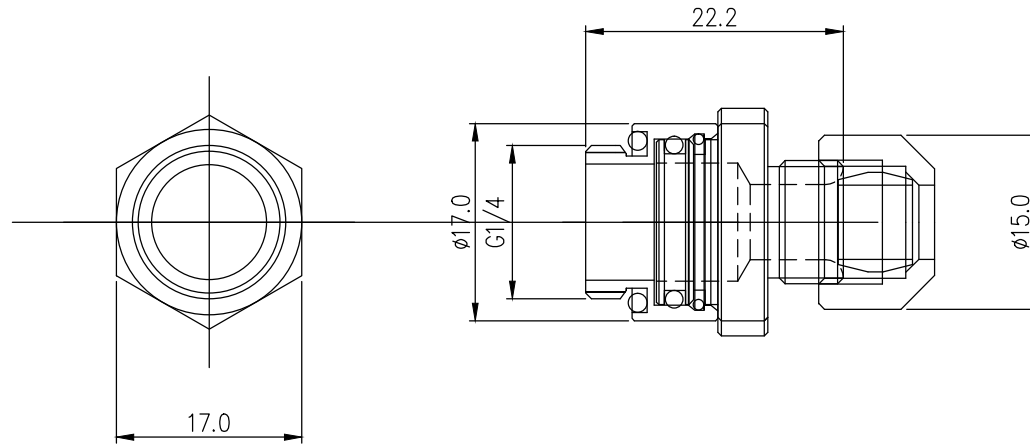

**Compression Fitting for OD 06mm (1/4in) Soft
Copper Tubing, G 1/4 BSPP**

Swivel fitting for OD 6mm (1/4in) OD soft copper tubing with G 1/4 BSPP threading. Brass ferrule is included.

General	
Weight	0.06 lb (0.03 kg)
Fitting Thread	G 1/4 BSPP
Max Pressure Tolerance @ 25° C	20kgf/cm2 (284.5psi)
Max Temperature Tolerance	120° C (248° F)
Wetted Materials	Brass, Nickel Plating, EPDM

REV	DATE	CONTENTS	REVD BY	CHKD BY	APPD BY

REVISION

NO.	DESCRIPTION				MATER'L		QUANTITY	REMARKS
	KOLANCE				UNIT	MM	PART NO. NZL-CU06	
					SCALE	N/S	TITLE	
	DATE	BY	BY	BY	APPRD BY	3RD ANGLE		
	2009.4.6	승	안	국		CODE NO.	ITEM	PAGE