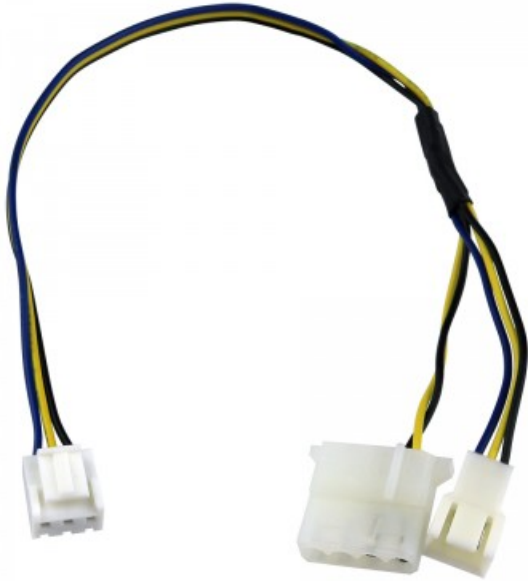

Adapter Wiring Harness for PMP-400 Pump

Adapter plug for PMP-400 pumps to newer Koolance control boards using the wider 12mm 3-pin connection.

General	
Weight	0.04 lb (0.02 kg)