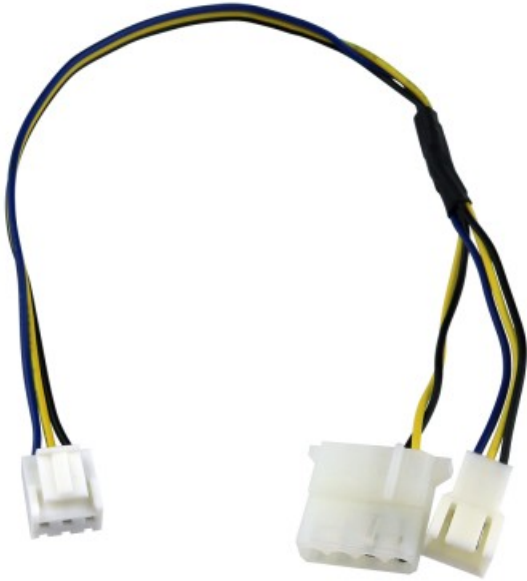

Adapter Wiring Harness for PMP-400 Pump

Adapter plug for PMP-400 pumps to newer Koolance control boards using the wider 12mm 3-pin connection.

General	
Weight	0.04 lb (0.02 kg)