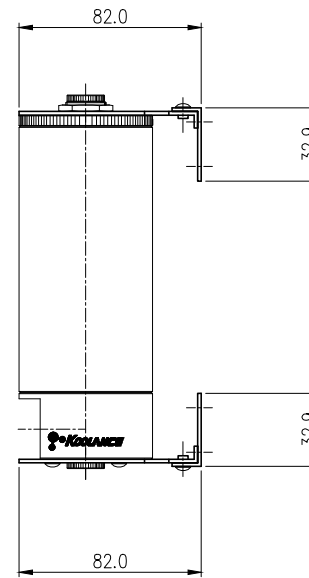

Top & Bottom Reservoir Brackets (for COV-TKTOP, COV-TKTOPX70, COV-TKBTM, & COV-TKBTMX70)

Steel mounting bracket set for Koolance reservoir lids COV-TKTOP or COV-TKTOPX70, and reservoir bases COV-TKBTM or COV-TKBTMX70. Can be adjusted for mounting widths from 72-125mm.

General	
Weight	0.38 lb (0.17 kg)

NO.	DESCRIPTION				MATER'L		QUANTITY	REMARKS
					UNIT	MM		
					SCALE	N/S	APPAR	BKT-TKF3
DATE					BY	BY	BY	APPRO
04/22/2017	S.J.LEE					Ass'y		
						CODE NO.	DWG. NO.	