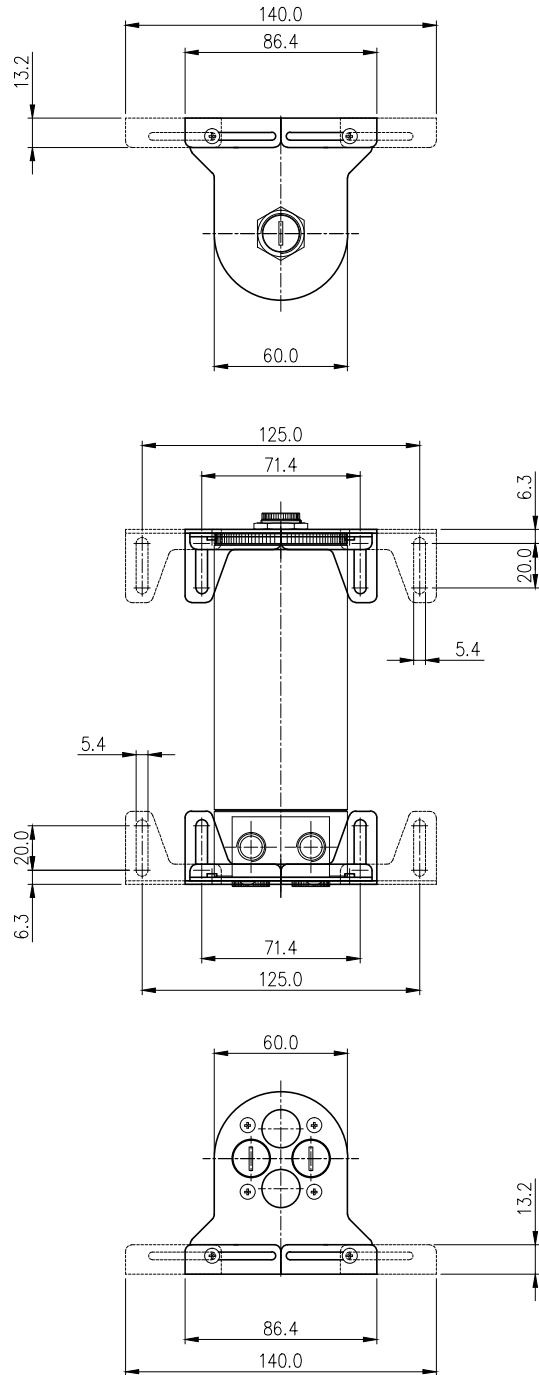

Top & Bottom Reservoir Brackets (for COV-TKTOP, COV-TKTOPX70, COV-TKBTM, & COV-TKBTMX70)

Steel mounting bracket set for Koolance reservoir lids COV-TKTOP or COV-TKTOPX70, and reservoir bases COV-TKBTM or COV-TKBTMX70. Can be adjusted for mounting widths from 72-125mm.

General	
Weight	0.38 lb (0.17 kg)

NO.	DESCRIPTION				MATER'L		QUANTITY	REMARKS
					UNIT	MM		
					SCALE	N/S	APPAR	BKT-TKF3
DATE					BY	BY	BY	APPRO
04/22/2017	S.J.LEE					Ass'y		
						CODE NO.	DWG. NO.	