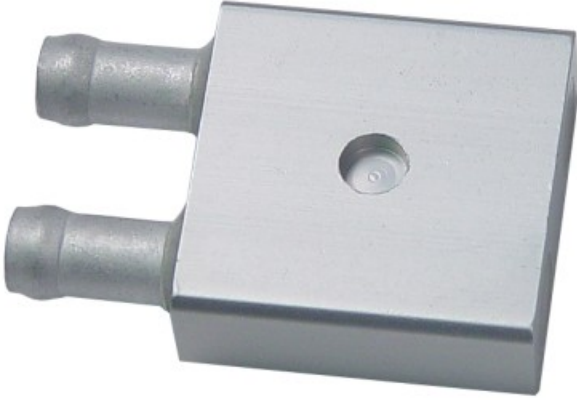

**CHC-A01 Water Block (Video Chipset) [06mm,
1/4in]**

Aluminum slim-design cooler for video chipsets up to 20 Watts.

General	
Weight	0.05 lb (0.02 kg)