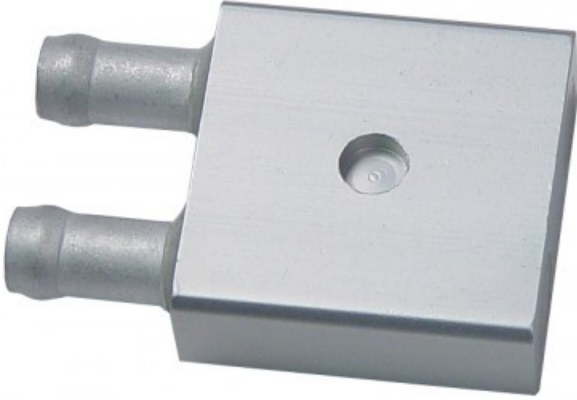

**CHC-A01 Water Block (Video Chipset) [06mm,  
1/4in]**

Aluminum slim-design cooler for video chipsets up to 20 Watts.

General	
Weight	0.05 lb (0.02 kg)