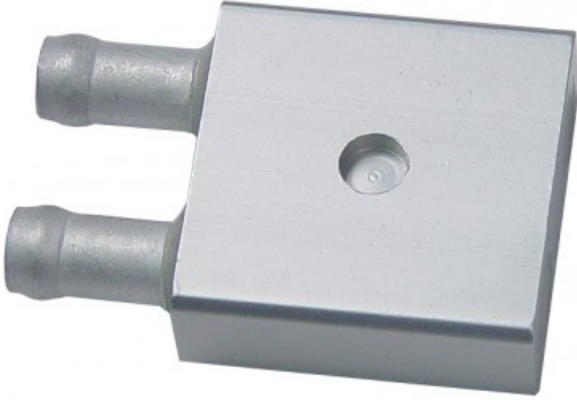

**CHC-A01 Water Block (Video Chipset) [06mm,
1/4in]**

Aluminum slim-design cooler for video chipsets up to 20 Watts.

General	
Weight	0.05 lb (0.02 kg)