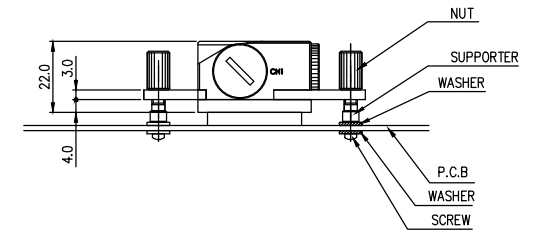

TYPE 1

TYPE 2

TYPE 3

TYPE 4

REV	DATE	CONTENTS	REVD BY	CHKD BY	APPD BY

NO.		AIR GUIDE DISCRIPTION		MATER'L		QUANTITY	REMARKS
				UNIT	MM	ITEM	GPU-210
				SCALE	N/S	TITLE	
				3RD ANGLE		ASSY	
DATE		BY		BY		CODE NO.	DWG. NO.
							PAGE