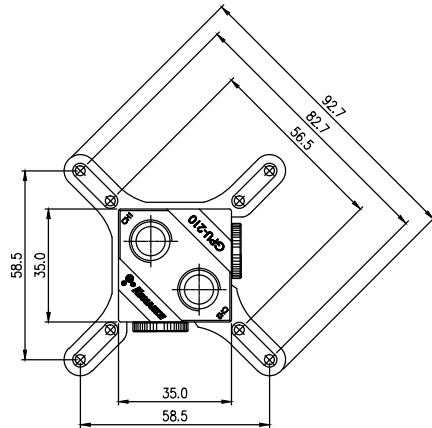

TYPE 1

TYPE 2

TYPE 3

TYPE 4

REV	DATE	CONTENTS	REVD BY	CHKD BY	APPD BY

NO.		AIR GUIDE DISCRIPTION		MATER'L		QUANTITY	REMARKS
				UNIT	MM	ITEM	GPU-210
				SCALE	N/S	TITLE	
				3RD ANGLE		ASSY	
DATE		BY		BY		CODE NO.	DWG. NO.
							PAGE