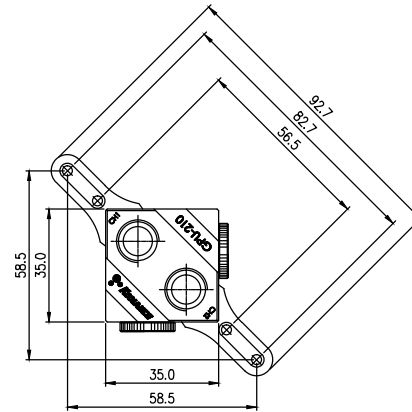

TYPE 1

TYPE 2

TYPE 3

TYPE 4

REV	DATE	CONTENTS	REVD BY	CHKD BY	APPD BY

NO.		AIR GUIDE DISCRIPTION		MATER'L		QUANTITY	REMARKS
				UNIT	MM	ITEM	GPU-210
				SCALE	N/S	TITLE	
				3RD ANGLE		ASSY	
DATE		BY		BY		CODE NO.	DWG. NO.
							PAGE