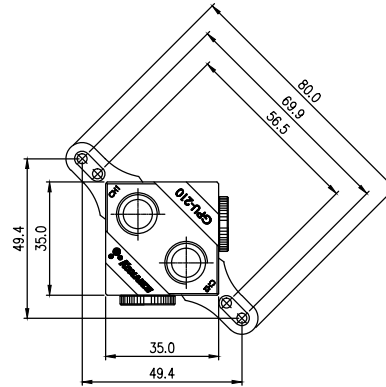

TYPE 1

TYPE 2

TYPE 3

TYPE 4

REV	DATE	CONTENTS	REVD BY	CHKD BY	APPD BY

NO.		AIR GUIDE DISCRIPTION		MATER'L		QUANTITY	REMARKS
				UNIT	MM	ITEM	GPU-210
				SCALE	N/S	TITLE	
				3RD ANGLE		ASSY	
DATE		BY		BY		CODE NO.	DWG. NO.
							PAGE