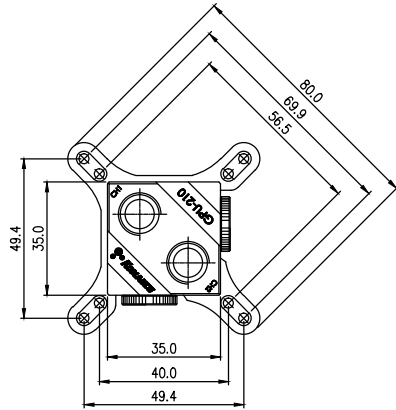

TYPE 1

TYPE 2

TYPE 3

TYPE 4

REV	DATE	CONTENTS	REVD BY	CHKD BY	APPD BY

NO.		AIR GUIDE DISCRIPTION		MATER'L		QUANTITY	REMARKS
				UNIT	MM	ITEM	GPU-210
				SCALE	N/S	TITLE	
				3RD ANGLE		ASSY	
DATE		BY		BY		CODE NO.	DWG. NO.
							PAGE