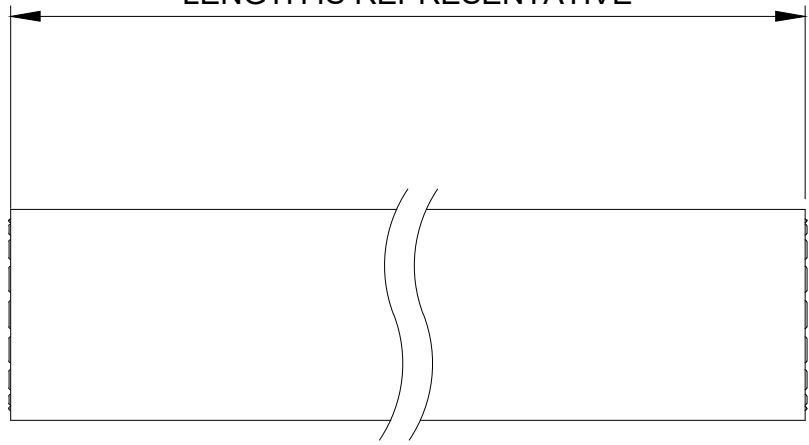

Ø 9/16 in (14.3mm)

Ø 3/8 in (9.5mm)

LENGTH IS REPRESENTATIVE

### EPDM non-reinforced

NO.	DESCRIPTION				MATER'L	QUANTITY	REMARKS
					UNIT	inch	APPAR
					SCALE	N/S	TITLE
DATE	BY	BY	BY	APPRD BY	3RD ANGLE		
2026.05.11	SK.An				CODE NO.	DWG. NO.	