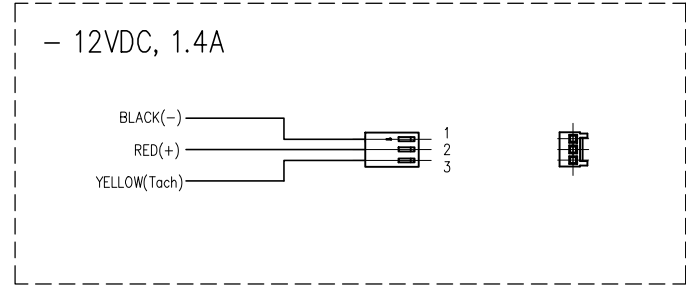

< 3pin CONNECTOR >

- Housing : Molex 5051-03 (or Equivalent)
- Terminal : Molex 5159 (or Equivalent)

NO.	DESCRIPTION				MATER'L		QUANTITY	REMARKS
	KOOLANCE				UNIT	MM	PART NO. PMP-420	TITLE
					SCALE	N/S		
DATE	BY	BY	BY	APPRD BY	3RD ANGLE		ITEM	
	S.J.LEE				DWG. NO.			