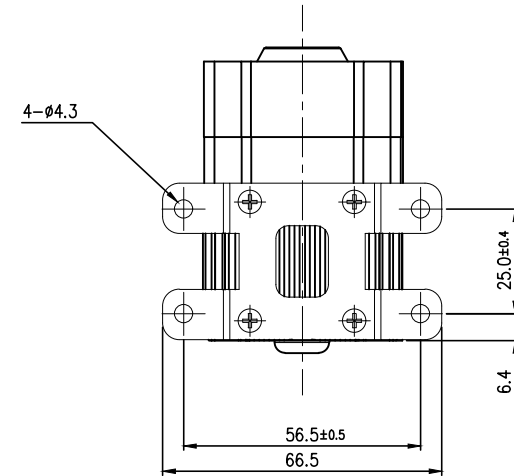

< 3pin CONNECTOR >

- Housing : Molex 5051-03 (or Equivalent)
- Terminal : Molex 5159 (or Equivalent)

NO.	DESCRIPTION				MATER'L		QUANTITY	REMARKS
	KOOLANCE				UNIT	MM	PART NO. PMP-420	TITLE
					SCALE	N/S		
DATE	BY	BY	BY	APPRD BY	3RD ANGLE		ITEM	
	S.J.LEE				DWG. NO.			