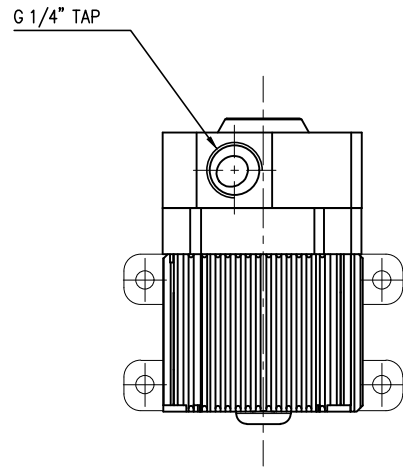

< 3pin CONNECTOR >

- Housing : Molex 5051-03 (or Equivalent)
- Terminal : Molex 5159 (or Equivalent)

NO.	DESCRIPTION				MATER'L		QUANTITY	REMARKS
	KOOLANCE				UNIT	MM	PART NO. PMP-420	TITLE
					SCALE	N/S		
DATE	BY	BY	BY	APPRD BY	3RD ANGLE		ITEM	
	S.J.LEE				DWG. NO.			