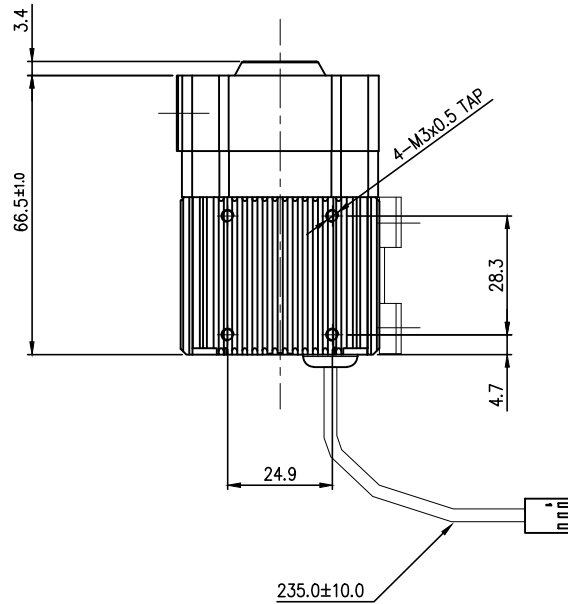

< 3pin CONNECTOR >

- Housing : Molex 5051-03 (or Equivalent)
- Terminal : Molex 5159 (or Equivalent)

NO.	DESCRIPTION				MATER'L		QUANTITY	REMARKS
	KOOLANCE				UNIT	MM	PART NO. PMP-420	TITLE
					SCALE	N/S		
DATE	BY	BY	BY	APPRD BY	3RD ANGLE		ITEM	
	S.J.LEE				DWG. NO.			