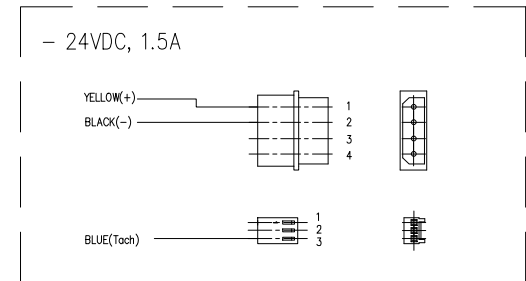

- < 4 pin CONNECTOR >
– Housing : ALEX 6060–04 (or Equivalent)
– Terminal : ALEX 62T (or Equivalent)
- < 3pin CONNECTOR >
– Housing : Molex 5051–03 (or Equivalent)
– Terminal : Molex 5159 (or Equivalent)

REV	DATE	CONTENTS	REVD BY	CHKD BY	APPD BY

NO.		DESCRIPTION				PART NO.		QTY.		REMARKS	
		DRAWN		APPRO		UNIT	MM	ITEM Pump			
		BY	BY	BY	BY	SCALE	N/S	TITLE Assy			
DATE		3RD ANGLE				KK CODE NO.		DRAWING NO.		REV	
MAR.25.2021		S.J.LEE				PMP-450		-		-	