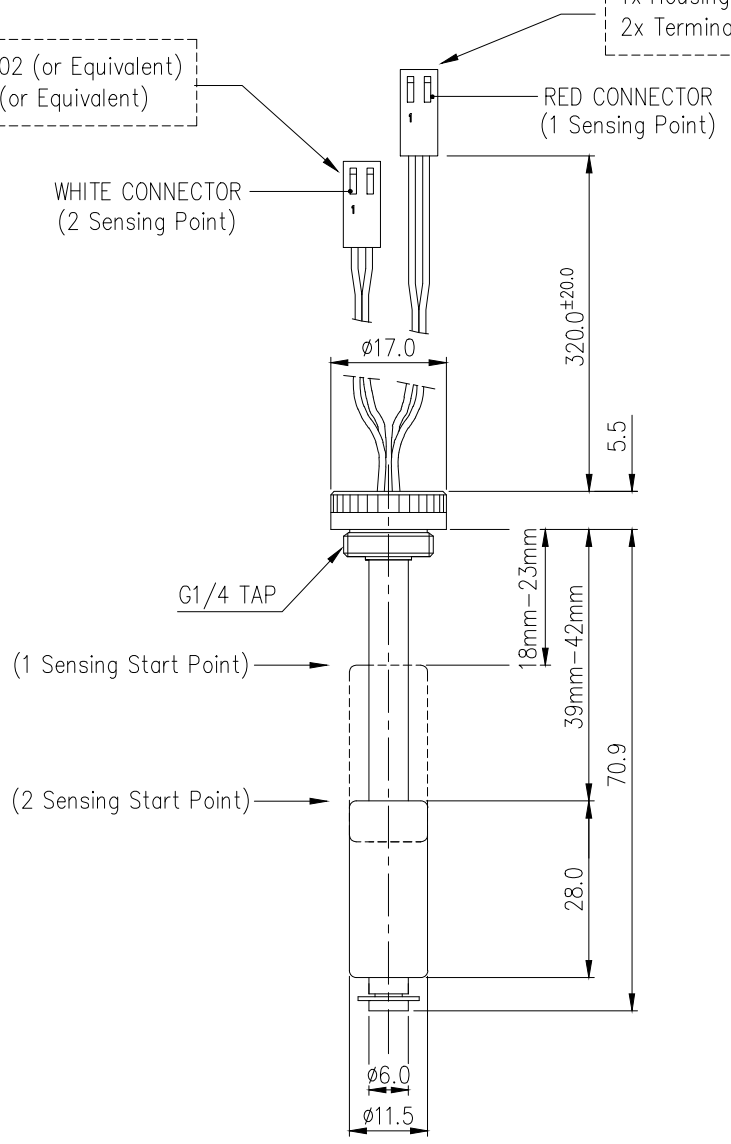

1x Housing : Molex 5051-02 (or Equivalent)
2x Terminal : Molex 5159 (or Equivalent)

1x Housing : Molex 5051-02 (or Equivalent)
2x Terminal : Molex 5159 (or Equivalent)

- Momentary NO magnetic switches which activate when the float reaches their location.
- Contact Rating : 10VA max.
- Switching Voltage : DC/AC 100V max.
- Switching Current : 0.5A max.

REV	DATE	CONTENTS	REVD BY	CHKD BY	APPD BY
REVISION					

NO.	DESCRIPTION	MATER'L	QUANTITY	REMARKS
KOOLANCE		UNIT	MM INCH	APPAR SEN2-LVL70
DATE	BY	BY	BY	BY
APR.20.2021	S.J.LEE			
SCALE			N/S	TITLE
3RD ANGLE			70mm, 2 LEVEL SENSOR DIM	
CODE NO.			DWG. NO.	