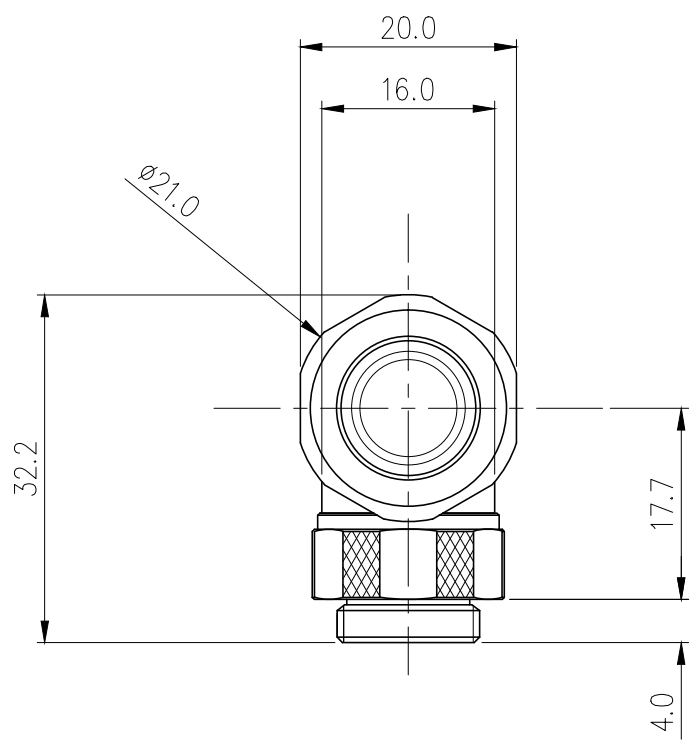

**Rotary Elbow Compression Fitting for OD
12mm (15/32in) Rigid Tubing *Black*, G 1/4
BSPB**

Single rotational angled fitting for 12mm (15/32in) OD rigid plastic tubing. Triple internal o-ring design for superior sealing. Accepts tube outer diameters of 11.6-12.4mm. G 1/4 BSPB (parallel) thread fitting.

General	
Weight	0.09 lb (0.04 kg)
Wetted Materials	Brass, EPDM

NO.	DESCRIPTION	MATER'L		QUANTITY	REMARKS
		UNIT	MM		
				APPAR	FIT-L12RT(-BK)
		SCALE	N/S	TITLE Ass'y	
DATE	BY	BY	BY		
	S.J.LEE			CODE NO.	DWG. NO.