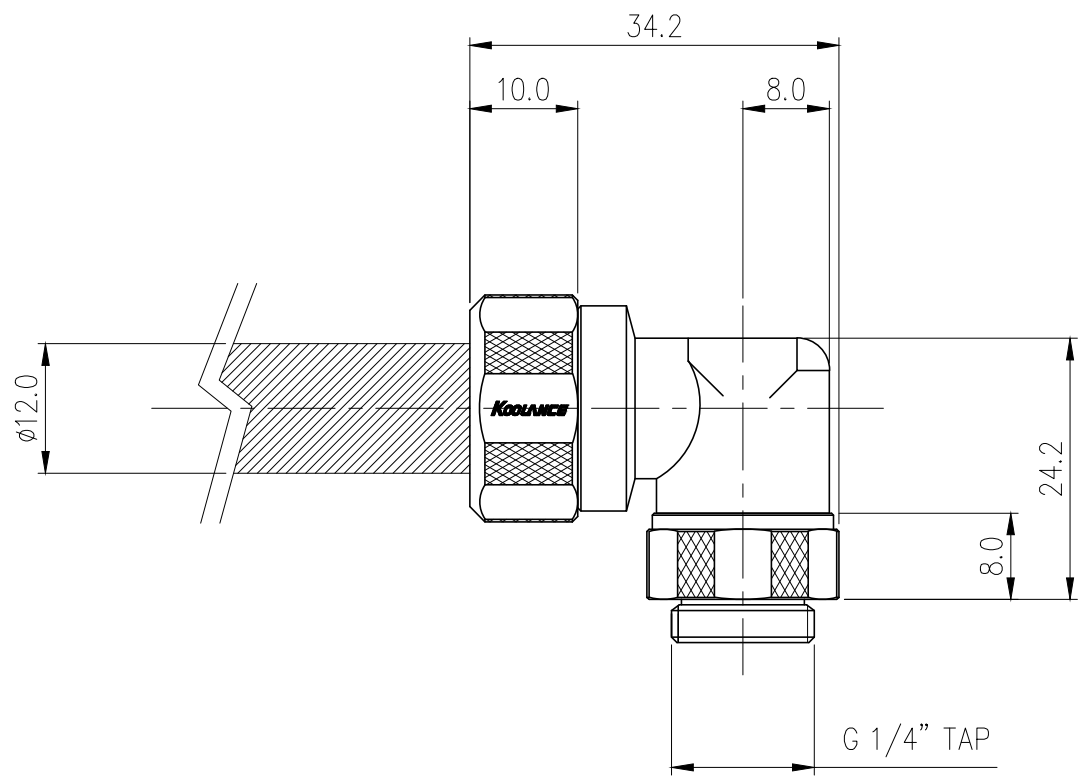

**Rotary Elbow Compression Fitting for OD  
12mm (15/32in) Rigid Tubing \*Black\*, G 1/4  
BSPB**

Single rotational angled fitting for 12mm (15/32in) OD rigid plastic tubing. Triple internal o-ring design for superior sealing. Accepts tube outer diameters of 11.6-12.4mm. G 1/4 BSPB (parallel) thread fitting.

General	
Weight	0.09 lb (0.04 kg)
Wetted Materials	Brass, EPDM

NO.	DESCRIPTION				MATER'L		QUANTITY	REMARKS
					UNIT	MM		
					SCALE	N/S	APPAR	FIT-L12RT(-BK)
DATE					BY	BY	BY	APPRO
	S.J.LEE					3RD ANGLE		
						CODE NO.	DWG. NO.	