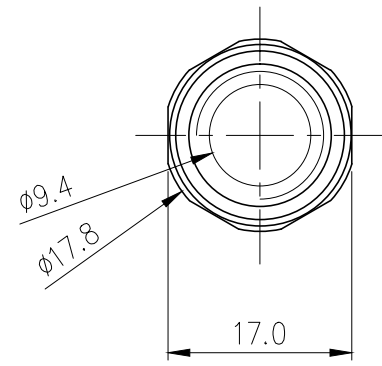

**Rotary Elbow Compression Fitting for OD  
12mm (15/32in) Rigid Tubing \*Black\*, G 1/4  
BSPB**

Single rotational angled fitting for 12mm (15/32in) OD rigid plastic tubing. Triple internal o-ring design for superior sealing. Accepts tube outer diameters of 11.6-12.4mm. G 1/4 BSPB (parallel) thread fitting.

General	
Weight	0.09 lb (0.04 kg)
Wetted Materials	Brass, EPDM

NO.	DESCRIPTION				MATER'L		QUANTITY	REMARKS
					UNIT	MM		
					SCALE	N/S	APPAR	FIT-L12RT(-BK)
DATE					BY	BY	BY	APPRO
	S.J.LEE					3RD ANGLE		
						CODE NO.	DWG. NO.	