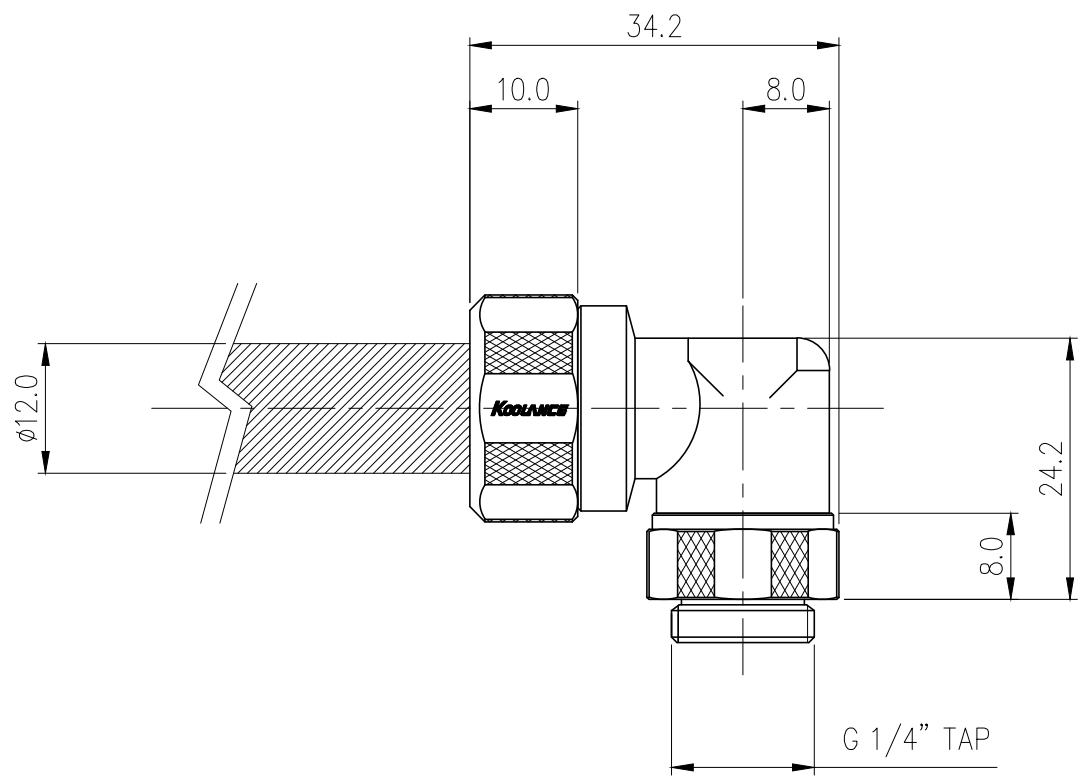

**Rotary Elbow Compression Fitting for OD
12mm (15/32in) Rigid Tubing *Black*, G 1/4
BSPB**

Single rotational angled fitting for 12mm (15/32in) OD rigid plastic tubing. Triple internal o-ring design for superior sealing. Accepts tube outer diameters of 11.6-12.4mm. G 1/4 BSPB (parallel) thread fitting.

General	
Weight	0.09 lb (0.04 kg)
Wetted Materials	Brass, EPDM

NO.	DESCRIPTION	MATER'L		QUANTITY	REMARKS
		UNIT	MM		
				APPAR	FIT-L12RT(-BK)
		SCALE	N/S	TITLE Ass'y	
DATE	BY	BY	BY		
	S.J.LEE			CODE NO.	DWG. NO.