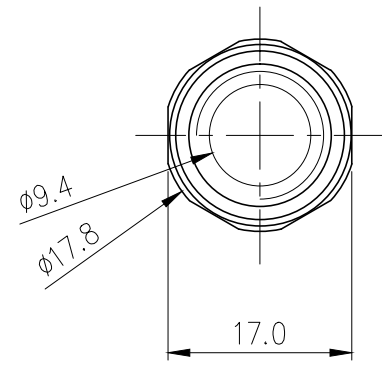

**Rotary Elbow Compression Fitting for OD
12mm (15/32in) Rigid Tubing *Black*, G 1/4
BSPB**

Single rotational angled fitting for 12mm (15/32in) OD rigid plastic tubing. Triple internal o-ring design for superior sealing. Accepts tube outer diameters of 11.6-12.4mm. G 1/4 BSPB (parallel) thread fitting.

General	
Weight	0.09 lb (0.04 kg)
Wetted Materials	Brass, EPDM

NO.	DESCRIPTION	MATER'L		QUANTITY	REMARKS
		UNIT	MM		
				APPAR	FIT-L12RT(-BK)
		SCALE	N/S	TITLE Ass'y	
DATE	BY	BY	BY		
	S.J.LEE			CODE NO.	DWG. NO.