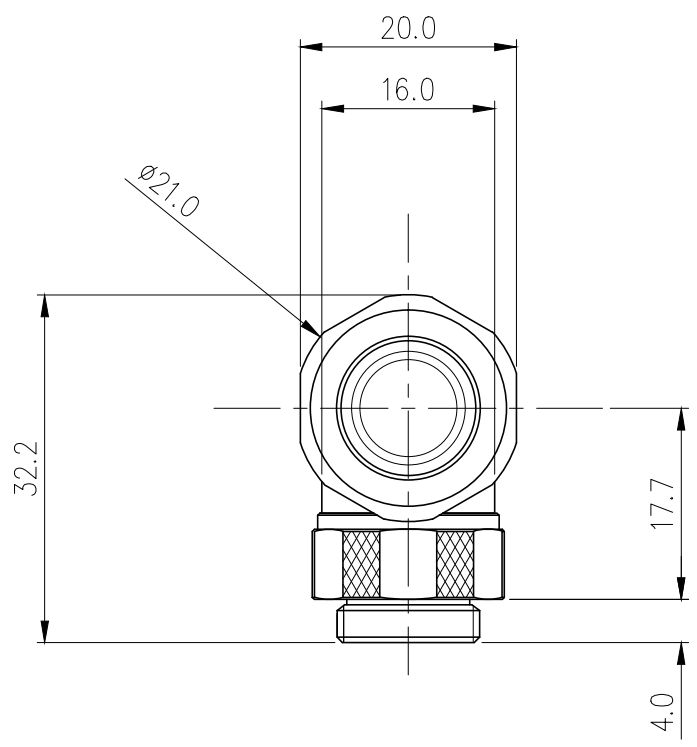

**Rotary Elbow Compression Fitting for OD  
12mm (15/32in) Rigid Tubing \*Black\*, G 1/4  
BSPB**

Single rotational angled fitting for 12mm (15/32in) OD rigid plastic tubing. Triple internal o-ring design for superior sealing. Accepts tube outer diameters of 11.6-12.4mm. G 1/4 BSPB (parallel) thread fitting.

General	
Weight	0.09 lb (0.04 kg)
Wetted Materials	Brass, EPDM

NO.	DESCRIPTION				MATER'L		QUANTITY	REMARKS
					UNIT	MM		
					SCALE	N/S	APPAR	FIT-L12RT(-BK)
DATE					BY	BY	BY	APPRO
	S.J.LEE					3RD ANGLE		
						CODE NO.	DWG. NO.	