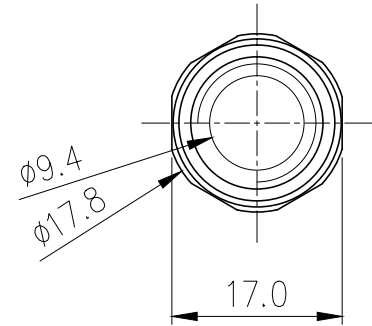

Rotary Elbow Compression Fitting for 06mm x 10mm (1/4in x 3/8in) *Black*, G 1/4 BSPP

Single rotational angled fitting for 1/4in (6mm) ID, 3/8in (10mm) OD tubing. G 1/4 BSPP (parallel) thread.

General	
Weight	0.09 lb (0.04 kg)
Max Pressure Tolerance @ 25°C	8kgf/cm ² (113.8psi)
Max Temperature Tolerance	100°C (212°F)
Wetted Materials	Brass, EPDM

REV	DATE	CONTENTS	REVD BY	CHKD BY	APPD BY
REVISION					

NO.	DESCRIPTION			MATER'L		QUANTITY	REMARKS
	Koolance Inc.			UNIT	MM	APPAR FIT-L06X10(-BK)	
				SCALE	N/S	Ass'y	
DATE	BY	BY	BY	APPRD BY	3RD ANGLE		
04.30.2014	S.J.LEE				REF. NO.	DWG. NO.	