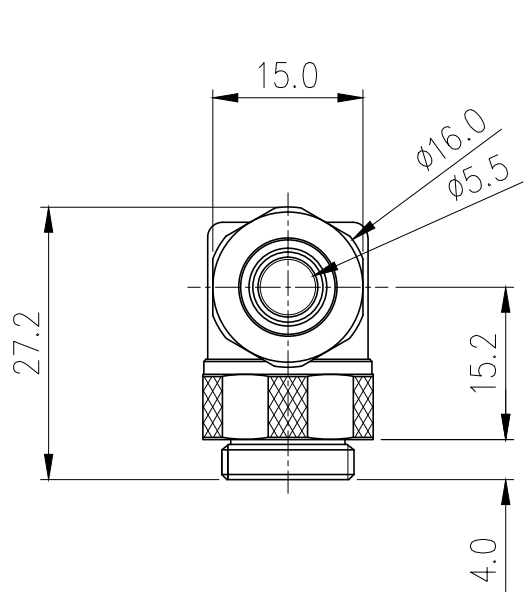

Rotary Elbow Compression Fitting for 06mm x 10mm (1/4in x 3/8in) *Black*, G 1/4 BSPP

Single rotational angled fitting for 1/4in (6mm) ID, 3/8in (10mm) OD tubing. G 1/4 BSPP (parallel) thread.

General	
Weight	0.09 lb (0.04 kg)
Max Pressure Tolerance @ 25°C	8kgf/cm ² (113.8psi)
Max Temperature Tolerance	100°C (212°F)
Wetted Materials	Brass, EPDM

REV	DATE	CONTENTS	REVD BY	CHKD BY	APPD BY
REVISION					

NO.	DESCRIPTION			MATER'L		QUANTITY	REMARKS
	Koolance Inc.			UNIT	MM	APPAR FIT-L06X10(-BK)	
				SCALE	N/S	Ass'y	
DATE	BY	BY	BY	APPRD BY	3RD ANGLE		
04.30.2014	S.J.LEE				REF. NO.	DWG. NO.	