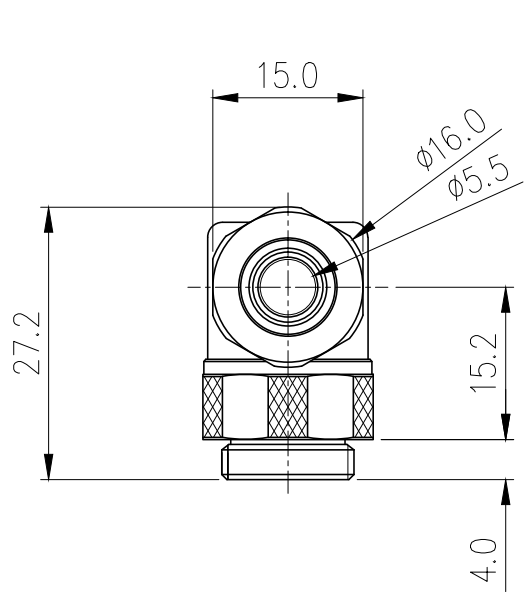

Rotary Elbow Compression Fitting for 06mm x 10mm (1/4in x 3/8in) *Black*, G 1/4 BSPP

Single rotational angled fitting for 1/4in (6mm) ID, 3/8in (10mm) OD tubing. G 1/4 BSPP (parallel) thread.

General	
Weight	0.09 lb (0.04 kg)
Max Pressure Tolerance @ 25°C	8kgf/cm ² (113.8psi)
Max Temperature Tolerance	100°C (212°F)
Wetted Materials	Brass, EPDM

△					
△					
REV	DATE	CONTENTS	REVD BY	CHKD BY	APPD BY
REVISION					

NO.	DESCRIPTION			MATER'L		QUANTITY	REMARKS
	Koolance Inc.			UNIT	MM	APPAR FIT-L06X10(-BK)	
				SCALE	N/S	TITLE	
	DATE	BY	BY	BY	APPRD BY	3RD ANGLE	
	04.30.2014	S.J.LEE				REF. NO.	DWG. NO.
						Ass'y	