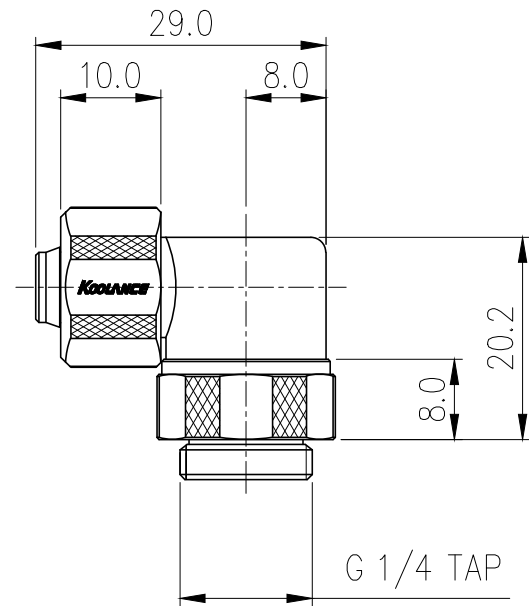

Rotary Elbow Compression Fitting for 06mm x 10mm (1/4in x 3/8in) *Black*, G 1/4 BSPP

Single rotational angled fitting for 1/4in (6mm) ID, 3/8in (10mm) OD tubing. G 1/4 BSPP (parallel) thread.

General	
Weight	0.09 lb (0.04 kg)
Max Pressure Tolerance @ 25°C	8kgf/cm ² (113.8psi)
Max Temperature Tolerance	100°C (212°F)
Wetted Materials	Brass, EPDM

△					
△					
REV	DATE	CONTENTS	REVD BY	CHKD BY	APPD BY
REVISION					

NO.	DESCRIPTION			MATER'L		QUANTITY	REMARKS
	Koolance Inc.			UNIT	MM	APPAR FIT-L06X10(-BK)	
				SCALE	N/S	TITLE	
	DATE	BY	BY	BY	APPRD BY	3RD ANGLE	
	04.30.2014	S.J.LEE				REF. NO.	DWG. NO.
						Ass'y	