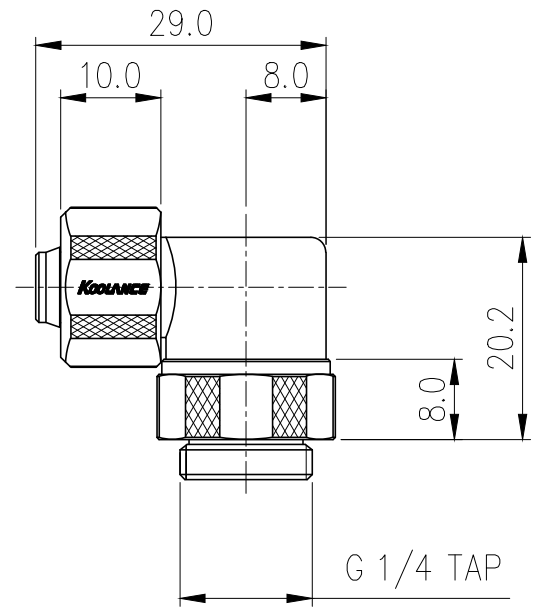

Rotary Elbow Compression Fitting for 06mm x 10mm (1/4in x 3/8in) *Black*, G 1/4 BSPP

Single rotational angled fitting for 1/4in (6mm) ID, 3/8in (10mm) OD tubing. G 1/4 BSPP (parallel) thread.

General	
Weight	0.09 lb (0.04 kg)
Max Pressure Tolerance @ 25°C	8kgf/cm ² (113.8psi)
Max Temperature Tolerance	100°C (212°F)
Wetted Materials	Brass, EPDM

REV	DATE	CONTENTS	REVD BY	CHKD BY	APPD BY
REVISION					

NO.	DESCRIPTION			MATER'L		QUANTITY	REMARKS
	Koolance Inc.			UNIT	MM	APPAR FIT-L06X10(-BK)	
				SCALE	N/S	Ass'y	
DATE	BY	BY	BY	APPRD BY	3RD ANGLE		
04.30.2014	S.J.LEE				REF. NO.	DWG. NO.	