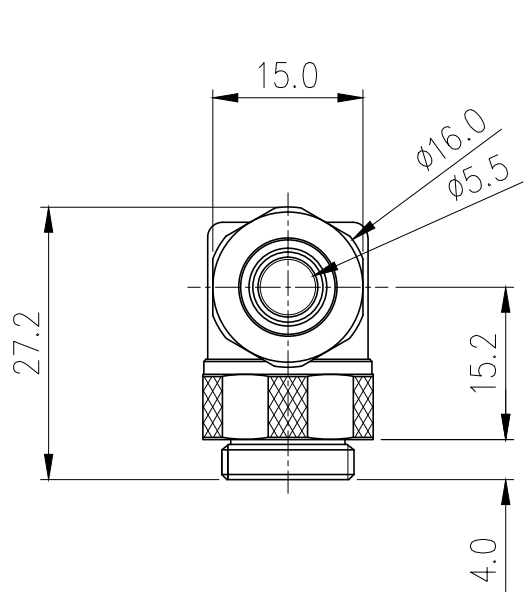

Rotary Elbow Compression Fitting for 06mm x 10mm (1/4in x 3/8in) *Black*, G 1/4 BSPP

Single rotational angled fitting for 1/4in (6mm) ID, 3/8in (10mm) OD tubing. G 1/4 BSPP (parallel) thread.

General	
Weight	0.09 lb (0.04 kg)
Max Pressure Tolerance @ 25°C	8kgf/cm2 (113.8psi)
Max Temperature Tolerance	100°C (212°F)
Wetted Materials	Brass, EPDM

REV	DATE	CONTENTS	REVD BY	CHKD BY	APPD BY
REVISION					

NO.	DESCRIPTION			MATER'L		QUANTITY	REMARKS
	Koolance Inc.			UNIT	MM	APPAR FIT-L06X10(-BK)	
				SCALE	N/S	Ass'y	
DATE	BY	BY	BY	APPRD BY	3RD ANGLE		
04.30.2014	S.J.LEE				REF. NO.	DWG. NO.	