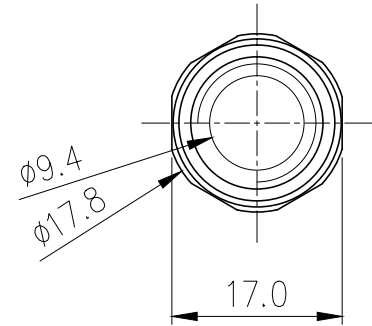

Rotary Elbow Compression Fitting for 06mm x 10mm (1/4in x 3/8in) *Black*, G 1/4 BSPP

Single rotational angled fitting for 1/4in (6mm) ID, 3/8in (10mm) OD tubing. G 1/4 BSPP (parallel) thread.

General	
Weight	0.09 lb (0.04 kg)
Max Pressure Tolerance @ 25°C	8kgf/cm2 (113.8psi)
Max Temperature Tolerance	100°C (212°F)
Wetted Materials	Brass, EPDM

REV	DATE	CONTENTS	REVD BY	CHKD BY	APPD BY
REVISION					

NO.	DESCRIPTION			MATER'L		QUANTITY	REMARKS
	Koolance Inc.			UNIT	MM	APPAR FIT-L06X10(-BK)	
				SCALE	N/S	Ass'y	
DATE	BY	BY	BY	APPRD BY	3RD ANGLE		
04.30.2014	S.J.LEE				REF. NO.	DWG. NO.	