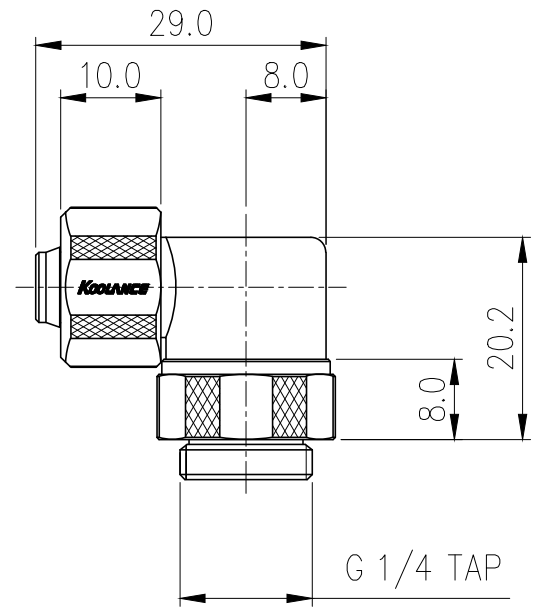

Rotary Elbow Compression Fitting for 06mm x 10mm (1/4in x 3/8in) *Black*, G 1/4 BSPP

Single rotational angled fitting for 1/4in (6mm) ID, 3/8in (10mm) OD tubing. G 1/4 BSPP (parallel) thread.

General	
Weight	0.09 lb (0.04 kg)
Max Pressure Tolerance @ 25°C	8kgf/cm2 (113.8psi)
Max Temperature Tolerance	100°C (212°F)
Wetted Materials	Brass, EPDM

REV	DATE	CONTENTS	REVD BY	CHKD BY	APPD BY
REVISION					

NO.	DESCRIPTION			MATER'L		QUANTITY	REMARKS
	Koolance Inc.			UNIT	MM	APPAR FIT-L06X10(-BK)	
				SCALE	N/S	Ass'y	
DATE	BY	BY	BY	APPRD BY	3RD ANGLE		
04.30.2014	S.J.LEE				REF. NO.	DWG. NO.	