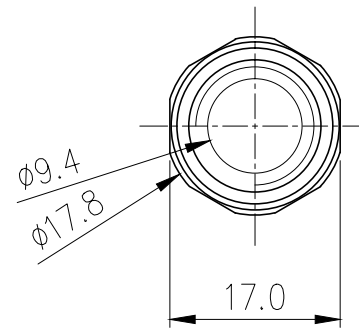

Rotary Elbow Compression Fitting for 06mm x 10mm (1/4in x 3/8in) *Black*, G 1/4 BSPP

Single rotational angled fitting for 1/4in (6mm) ID, 3/8in (10mm) OD tubing. G 1/4 BSPP (parallel) thread.

General	
Weight	0.09 lb (0.04 kg)
Max Pressure Tolerance @ 25°C	8kgf/cm ² (113.8psi)
Max Temperature Tolerance	100°C (212°F)
Wetted Materials	Brass, EPDM

△					
△					
REV	DATE	CONTENTS	REVD BY	CHKD BY	APPD BY
REVISION					

NO.	DESCRIPTION			MATER'L		QUANTITY	REMARKS
	Koolance Inc.			UNIT	MM	APPAR FIT-L06X10(-BK)	
				SCALE	N/S	TITLE	
	DATE	BY	BY	BY	APPRD BY	3RD ANGLE	
	04.30.2014	S.J.LEE				REF. NO.	DWG. NO.
						Ass'y	