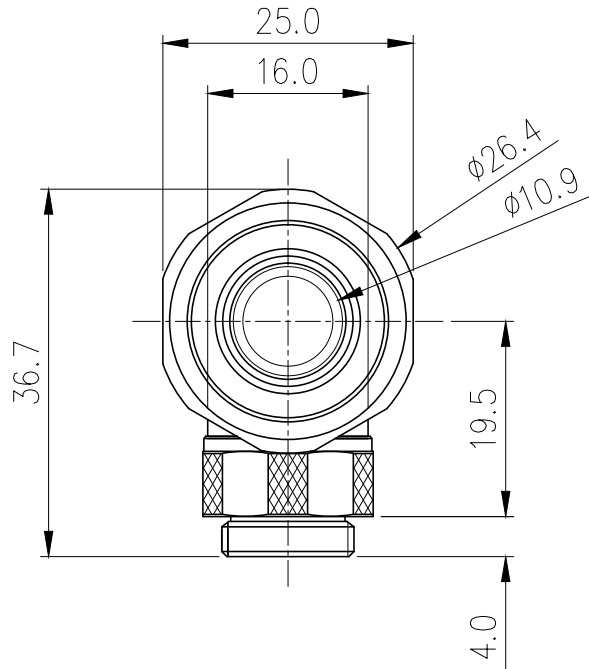

Rotary Elbow Compression Fitting for 13mm x 19mm (1/2in x 3/4in) *Black*, G 1/4 BSPP

Single rotational angled fitting for 1/2in (13mm) ID, 3/4in (19mm) OD tubing. G 1/4 BSPP (parallel) thread.

General	
Weight	0.16 lb (0.07 kg)
Materials	Brass, EPDM
Max Pressure Tolerance @ 25°C	8kgf/cm ² (113.8psi)
Max Temp. Operating Tolerance	100°C (212°F)

△					
△					
REV	DATE	CONTENTS	REVD BY	CHKD BY	APPD BY
REVISION					

NO.	DESCRIPTION			MATER'L	QUANTITY	REMARKS
Koolance Inc.		UNIT	MM	APPAR FIT-L13X19(-BK)		
		SCALE	N/S	TITLE		
DATE	BY	BY	BY	APPRD BY	3RD ANGLE	
04.30.2014	S.J.LEE				REF. NO.	DWG. NO.
				Ass'y		