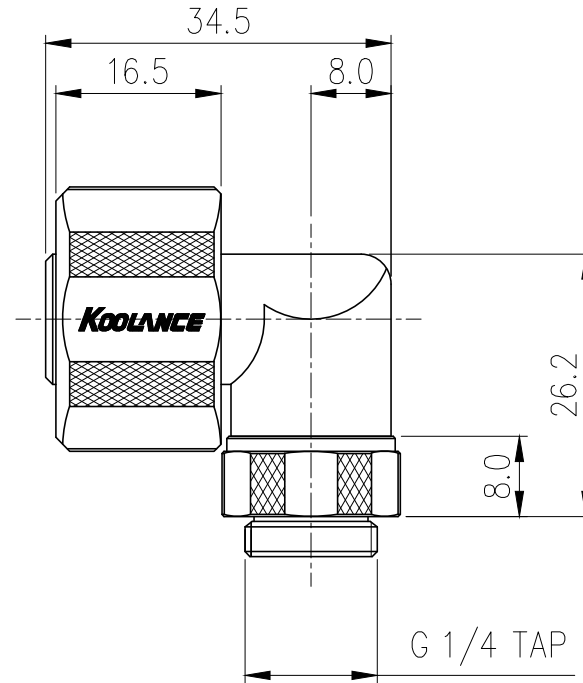

Rotary Elbow Compression Fitting for 13mm x 19mm (1/2in x 3/4in) *Black*, G 1/4 BSPP

Single rotational angled fitting for 1/2in (13mm) ID, 3/4in (19mm) OD tubing. G 1/4 BSPP (parallel) thread.

General	
Weight	0.16 lb (0.07 kg)
Max Pressure Tolerance @ 25°C	8kgf/cm2 (113.8psi)
Max Temperature Tolerance	100°C (212°F)
Wetted Materials	Brass, EPDM

△					
△					
REV	DATE	CONTENTS	REVD BY	CHKD BY	APPD BY
REVISION					

NO.	DESCRIPTION			MATER'L	QUANTITY	REMARKS
	Koolance Inc.			UNIT	MM	APPAR FIT-L13X19(-BK)
				SCALE	N/S	TITLE
	DATE	BY	BY	BY	APPRD BY	Ass'y
						3RD ANGLE
	04.30.2014	S.J.LEE				REF. NO.
						DWG. NO.