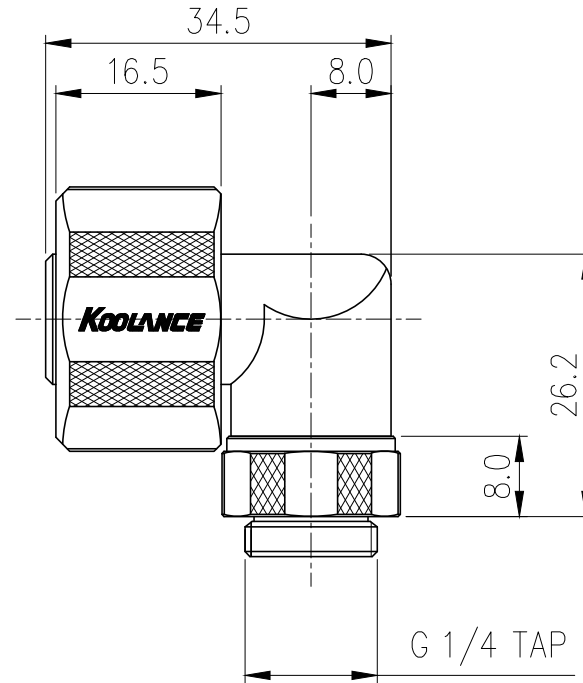

Rotary Elbow Compression Fitting for 13mm x 19mm (1/2in x 3/4in) *Black*, G 1/4 BSPP

Single rotational angled fitting for 1/2in (13mm) ID, 3/4in (19mm) OD tubing. G 1/4 BSPP (parallel) thread.

General	
Weight	0.16 lb (0.07 kg)
Max Pressure Tolerance @ 25°C	8kgf/cm2 (113.8psi)
Max Temperature Tolerance	100°C (212°F)
Wetted Materials	Brass, EPDM

△					
△					
REV	DATE	CONTENTS	REVD BY	CHKD BY	APPD BY
REVISION					

NO.	DESCRIPTION			MATER'L	QUANTITY	REMARKS
KOOLANCE <small>INC.</small>		UNIT	MM	APPAR FIT-L13X19(-BK)		
		SCALE	N/S	TITLE		
DATE	BY	BY	BY	APPRD BY	3RD ANGLE	
04.30.2014	S.J.LEE				REF. NO.	DWG. NO.
				Ass'y		