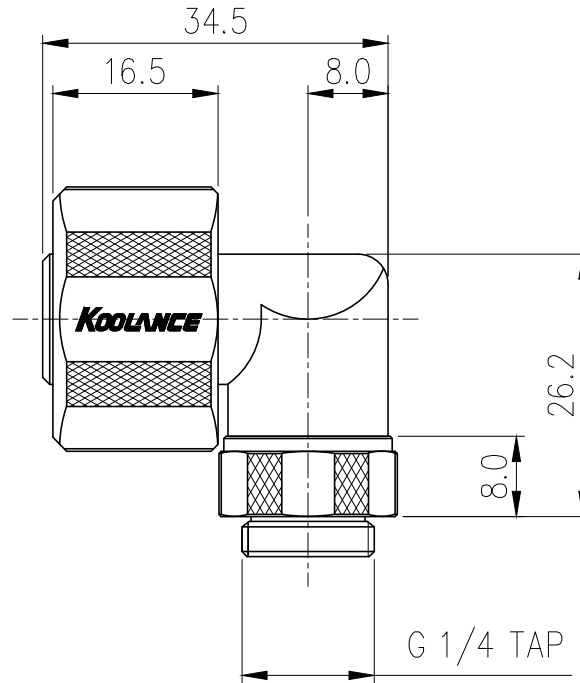

Rotary Elbow Compression Fitting for 13mm x 19mm (1/2in x 3/4in) *Black*, G 1/4 BSPP

Single rotational angled fitting for 1/2in (13mm) ID, 3/4in (19mm) OD tubing. G 1/4 BSPP (parallel) thread.

General	
Weight	0.16 lb (0.07 kg)
Materials	Brass, EPDM
Max Pressure Tolerance @ 25°C	8kgf/cm ² (113.8psi)
Max Temp. Operating Tolerance	100°C (212°F)

△					
△					
REV	DATE	CONTENTS	REVD BY	CHKD BY	APPD BY
REVISION					

NO.	DESCRIPTION			MATER'L	QUANTITY	REMARKS
Koolance Inc.		UNIT	MM	APPAR FIT-L13X19(-BK)		
		SCALE	N/S	TITLE		
DATE	BY	BY	BY	APPRD BY	3RD ANGLE	
04.30.2014	S.J.LEE				REF. NO.	DWG. NO.
				Ass'y		