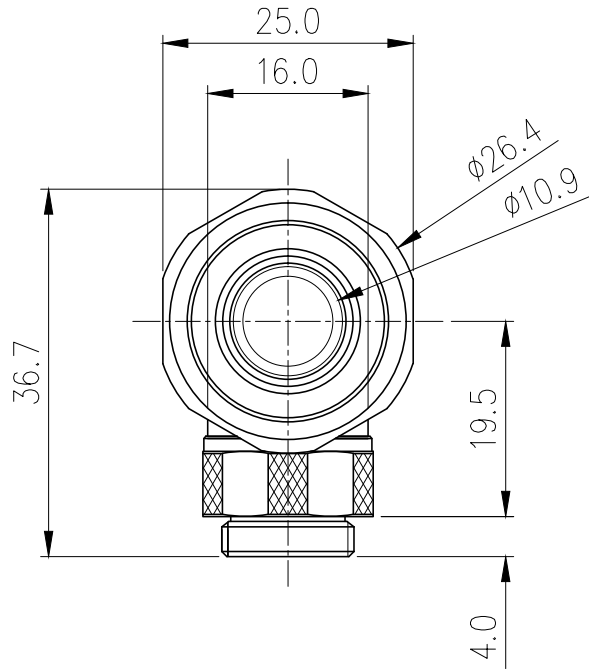

Rotary Elbow Compression Fitting for 13mm x 19mm (1/2in x 3/4in) *Black*, G 1/4 BSPP

Single rotational angled fitting for 1/2in (13mm) ID, 3/4in (19mm) OD tubing. G 1/4 BSPP (parallel) thread.

General	
Weight	0.16 lb (0.07 kg)
Max Pressure Tolerance @ 25°C	8kgf/cm2 (113.8psi)
Max Temperature Tolerance	100°C (212°F)
Wetted Materials	Brass, EPDM

△					
△					
REV	DATE	CONTENTS	REVD BY	CHKD BY	APPD BY
REVISION					

NO.	DESCRIPTION			MATER'L	QUANTITY	REMARKS
KOOLANCE <small>INC.</small>		UNIT	MM	APPAR FIT-L13X19(-BK)		
		SCALE	N/S	TITLE		
DATE	BY	BY	BY	APPRD BY	3RD ANGLE	
04.30.2014	S.J.LEE				REF. NO.	DWG. NO.
				Ass'y		