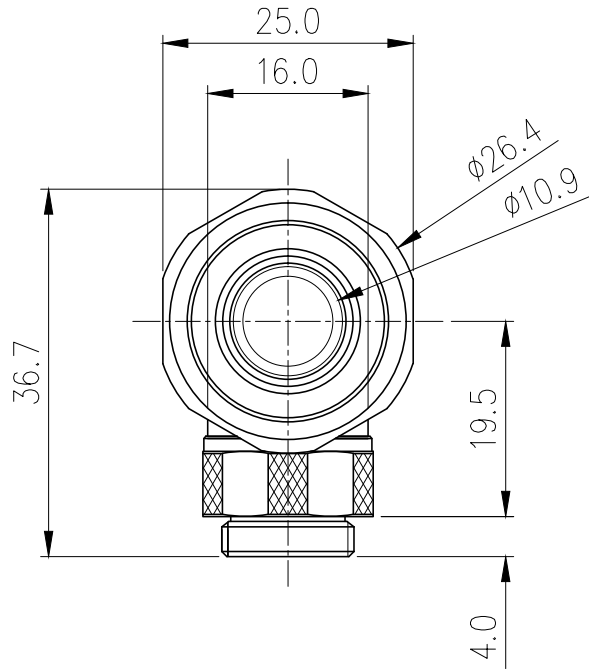

Rotary Elbow Compression Fitting for 13mm x 19mm (1/2in x 3/4in) *Black*, G 1/4 BSPP

Single rotational angled fitting for 1/2in (13mm) ID, 3/4in (19mm) OD tubing. G 1/4 BSPP (parallel) thread.

General	
Weight	0.16 lb (0.07 kg)
Max Pressure Tolerance @ 25°C	8kgf/cm2 (113.8psi)
Max Temperature Tolerance	100°C (212°F)
Wetted Materials	Brass, EPDM

△					
△					
REV	DATE	CONTENTS	REVD BY	CHKD BY	APPD BY
REVISION					

NO.	DESCRIPTION			MATER'L	QUANTITY	REMARKS
	Koolance Inc.			UNIT	MM	APPAR FIT-L13X19(-BK)
				SCALE	N/S	TITLE
	DATE	BY	BY	BY	APPRD BY	Ass'y
						3RD ANGLE
	04.30.2014	S.J.LEE				REF. NO.
						DWG. NO.