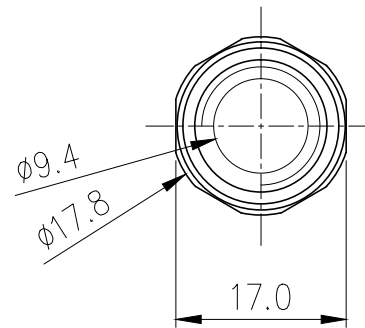

Rotary Elbow Compression Fitting for 13mm x 19mm (1/2in x 3/4in) *Black*, G 1/4 BSPP

Single rotational angled fitting for 1/2in (13mm) ID, 3/4in (19mm) OD tubing. G 1/4 BSPP (parallel) thread.

General	
Weight	0.16 lb (0.07 kg)
Max Pressure Tolerance @ 25°C	8kgf/cm2 (113.8psi)
Max Temperature Tolerance	100°C (212°F)
Wetted Materials	Brass, EPDM

△					
△					
REV	DATE	CONTENTS	REVD BY	CHKD BY	APPD BY
REVISION					

NO.	DESCRIPTION			MATER'L	QUANTITY	REMARKS
KOOLANCE <small>INC.</small>		UNIT	MM	APPAR FIT-L13X19(-BK)		
		SCALE	N/S	TITLE		
DATE	BY	BY	BY	APPRD BY	3RD ANGLE	
04.30.2014	S.J.LEE				REF. NO.	DWG. NO.
				Ass'y		