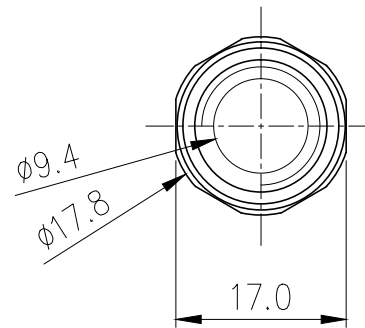

Rotary Elbow Compression Fitting for 13mm x 19mm (1/2in x 3/4in) *Black*, G 1/4 BSPP

Single rotational angled fitting for 1/2in (13mm) ID, 3/4in (19mm) OD tubing. G 1/4 BSPP (parallel) thread.

General	
Weight	0.16 lb (0.07 kg)
Max Pressure Tolerance @ 25°C	8kgf/cm2 (113.8psi)
Max Temperature Tolerance	100°C (212°F)
Wetted Materials	Brass, EPDM

△					
△					
REV	DATE	CONTENTS	REVD BY	CHKD BY	APPD BY
REVISION					

NO.	DESCRIPTION			MATER'L	QUANTITY	REMARKS
	Koolance Inc.			UNIT	MM	APPAR FIT-L13X19(-BK)
				SCALE	N/S	TITLE
	DATE	BY	BY	BY	APPRD BY	Ass'y
						3RD ANGLE
	04.30.2014	S.J.LEE				REF. NO.
						DWG. NO.