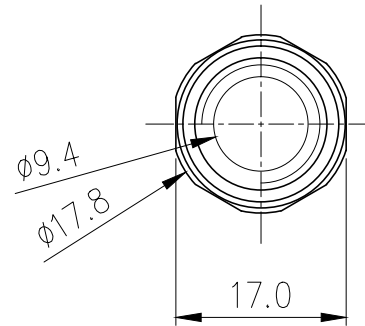

Rotary Elbow Compression Fitting for 13mm x 19mm (1/2in x 3/4in) *Black*, G 1/4 BSPP

Single rotational angled fitting for 1/2in (13mm) ID, 3/4in (19mm) OD tubing. G 1/4 BSPP (parallel) thread.

General	
Weight	0.16 lb (0.07 kg)
Materials	Brass, EPDM
Max Pressure Tolerance @ 25°C	8kgf/cm ² (113.8psi)
Max Temp. Operating Tolerance	100°C (212°F)

△					
△					
REV	DATE	CONTENTS	REVD BY	CHKD BY	APPD BY
REVISION					

NO.	DESCRIPTION			MATER'L	QUANTITY	REMARKS
Koolance Inc.		UNIT	MM	APPAR FIT-L13X19(-BK)		
		SCALE	N/S	TITLE		
DATE	BY	BY	BY	APPRD BY	3RD ANGLE	
04.30.2014	S.J.LEE				REF. NO.	DWG. NO.
				Ass'y		