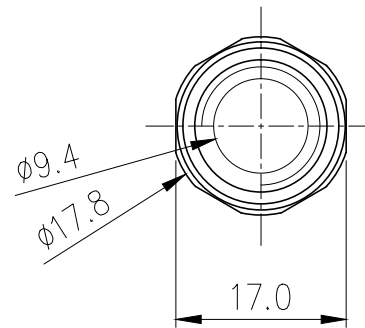

**Rotary Elbow Compression Fitting for 13mm x
19mm (1/2in x 3/4in), G 1/4 BSPP (Refurb)**

Single rotational angled fitting for 1/2in (13mm) ID, 3/4in (19mm) OD tubing. G 1/4 BSPP (parallel) thread.

General	
Weight	0.16 lb (0.07 kg)

△					
△					
REV	DATE	CONTENTS	REVD BY	CHKD BY	APPD BY
REVISION					

NO.	DESCRIPTION			MATER'L	QUANTITY	REMARKS
KOOLANCE <small>INC.</small>		UNIT	MM	APPAR FIT-L13X19(-BK)		
		SCALE	N/S	TITLE		
DATE	BY	BY	BY	APPRD BY	3RD ANGLE	
04.30.2014	S.J.LEE				REF. NO.	DWG. NO.
				Ass'y		