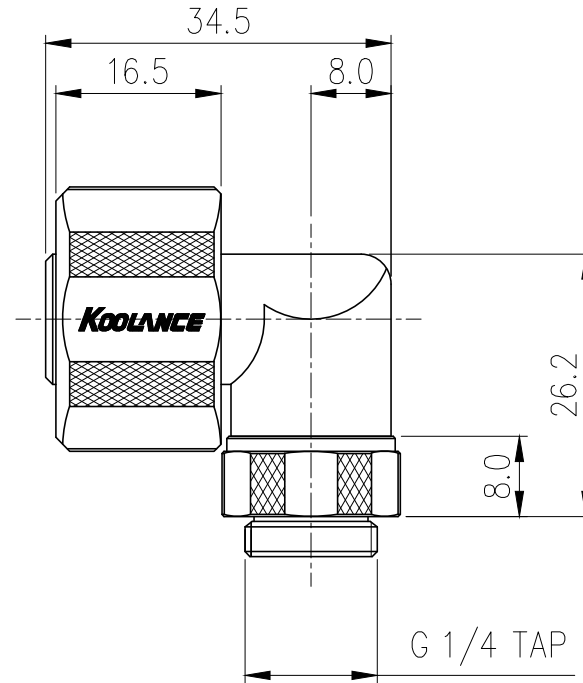

**Rotary Elbow Compression Fitting for 13mm x
19mm (1/2in x 3/4in), G 1/4 BSPP (Refurb)**

Single rotational angled fitting for 1/2in (13mm) ID, 3/4in (19mm) OD tubing. G 1/4 BSPP (parallel) thread.

General	
Weight	0.16 lb (0.07 kg)

△					
△					
REV	DATE	CONTENTS	REVD BY	CHKD BY	APPD BY
REVISION					

NO.	DESCRIPTION			MATER'L	QUANTITY	REMARKS
KOOLANCE <small>INC.</small>		UNIT	MM	APPAR FIT-L13X19(-BK)		
		SCALE	N/S	TITLE		
DATE	BY	BY	BY	APPRD BY	3RD ANGLE	
04.30.2014	S.J.LEE				REF. NO.	DWG. NO.
				Ass'y		