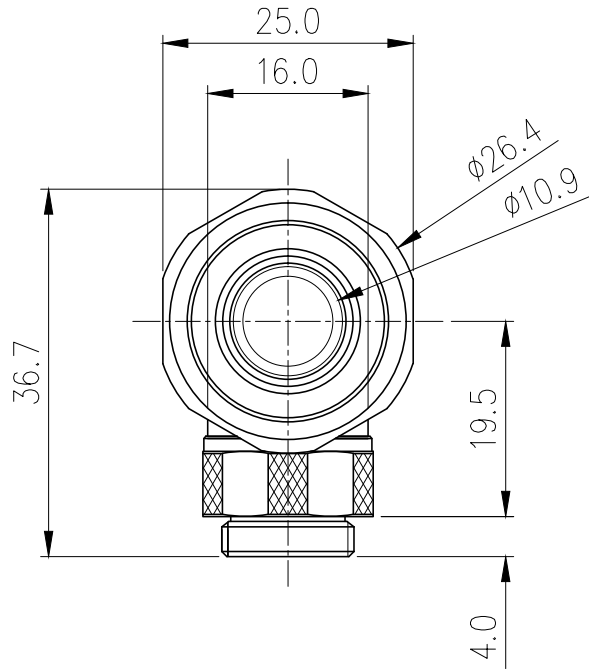

**Rotary Elbow Compression Fitting for 13mm x
19mm (1/2in x 3/4in), G 1/4 BSPP (Refurb)**

Single rotational angled fitting for 1/2in (13mm) ID, 3/4in (19mm) OD tubing. G 1/4 BSPP (parallel) thread.

General	
Weight	0.16 lb (0.07 kg)

△					
△					
REV	DATE	CONTENTS	REVD BY	CHKD BY	APPD BY
REVISION					

NO.	DESCRIPTION			MATER'L	QUANTITY	REMARKS
KOOLANCE <small>INC.</small>		UNIT	MM	APPAR FIT-L13X19(-BK)		
		SCALE	N/S	TITLE		
DATE	BY	BY	BY	APPRD BY	3RD ANGLE	
04.30.2014	S.J.LEE				REF. NO.	DWG. NO.
				Ass'y		