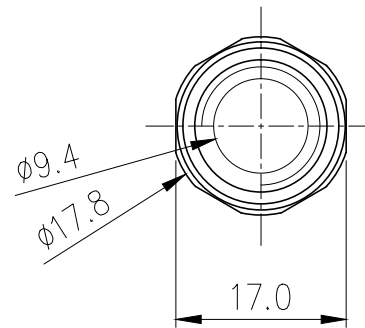

Rotary Elbow Compression Fitting for 13mm x 19mm (1/2in x 3/4in), G 1/4 BSPP

Single rotational angled fitting for 1/2in (13mm) ID, 3/4in (19mm) OD tubing. G 1/4 BSPP (parallel) thread.

General	
Weight	0.16 lb (0.07 kg)
Max Pressure Tolerance @ 25° C	8kgf/cm2 (113.8psi)
Max Temperature Tolerance	100° C (212° F)
Wetted Materials	Brass, Nickel Plating, EPDM

△					
△					
REV	DATE	CONTENTS	REVD BY	CHKD BY	APPD BY
REVISION					

NO.	DESCRIPTION			MATER'L	QUANTITY	REMARKS
Koolance Inc.		UNIT	MM	APPAR FIT-L13X19(-BK)		
		SCALE	N/S	TITLE		
DATE	BY	BY	BY	APPRD BY	3RD ANGLE	
04.30.2014	S.J.LEE				REF. NO.	DWG. NO.
				Ass'y		