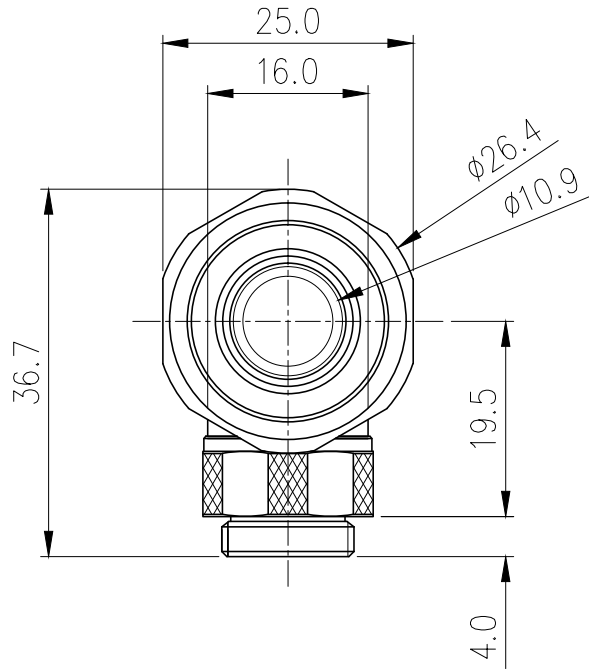

Rotary Elbow Compression Fitting for 13mm x 19mm (1/2in x 3/4in), G 1/4 BSPP

Single rotational angled fitting for 1/2in (13mm) ID, 3/4in (19mm) OD tubing. G 1/4 BSPP (parallel) thread.

General	
Weight	0.16 lb (0.07 kg)
Max Pressure Tolerance @ 25° C	8kgf/cm2 (113.8psi)
Max Temperature Tolerance	100° C (212° F)
Wetted Materials	Brass, Nickel Plating, EPDM

△					
△					
REV	DATE	CONTENTS	REVD BY	CHKD BY	APPD BY
REVISION					

NO.	DESCRIPTION			MATER'L	QUANTITY	REMARKS
Koolance Inc.		UNIT	MM	APPAR FIT-L13X19(-BK)		
		SCALE	N/S	TITLE		
DATE	BY	BY	BY	APPRD BY	3RD ANGLE	
04.30.2014	S.J.LEE				REF. NO.	DWG. NO.
				Ass'y		