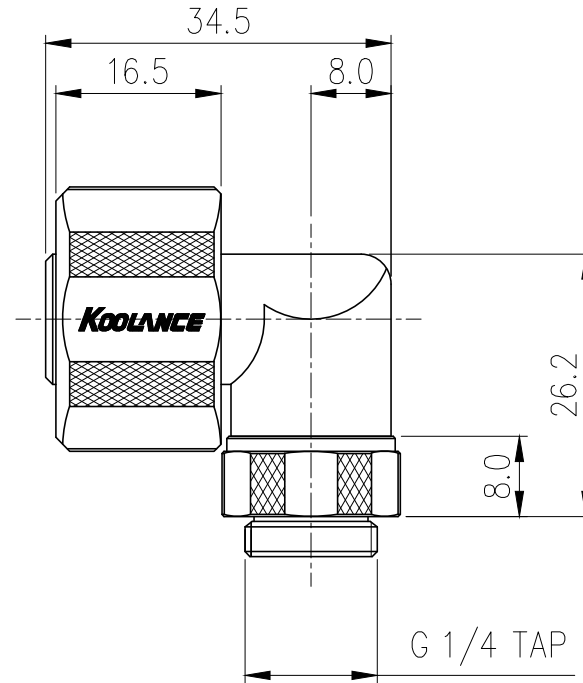

Rotary Elbow Compression Fitting for 13mm x 19mm (1/2in x 3/4in), G 1/4 BSPP

Single rotational angled fitting for 1/2in (13mm) ID, 3/4in (19mm) OD tubing. G 1/4 BSPP (parallel) thread.

General	
Weight	0.16 lb (0.07 kg)
Max Pressure Tolerance @ 25° C	8kgf/cm2 (113.8psi)
Max Temperature Tolerance	100° C (212° F)
Wetted Materials	Brass, Nickel Plating, EPDM

△					
△					
REV	DATE	CONTENTS	REVD BY	CHKD BY	APPD BY
REVISION					

NO.	DESCRIPTION			MATER'L	QUANTITY	REMARKS
Koolance Inc.		UNIT	MM	APPAR FIT-L13X19(-BK)		
		SCALE	N/S	TITLE		
DATE	BY	BY	BY	APPRD BY	3RD ANGLE	
04.30.2014	S.J.LEE				REF. NO.	DWG. NO.
				Ass'y		