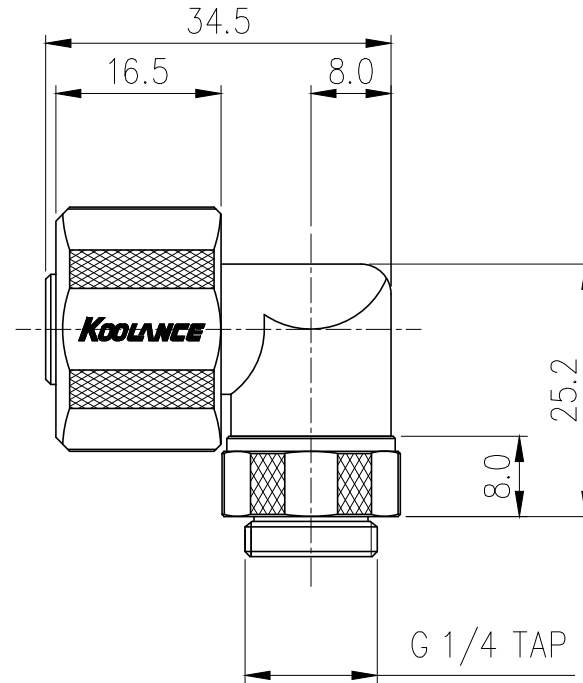

Rotary Elbow Compression Fitting for 10mm x 16mm (3/8in x 5/8in) *Black*, G 1/4 BSPP

Single rotational angled fitting for 3/8in (10mm) ID, 5/8in (16mm) OD tubing. G 1/4 BSPP (parallel) thread.

General	
Weight	0.14 lb (0.06 kg)
Materials	Brass, EPDM
Max Pressure Tolerance @ 25°C	8kgf/cm2 (113.8psi)
Max Temp. Operating Tolerance	100°C (212°F)

△					
△					
REV	DATE	CONTENTS	REVD BY	CHKD BY	APPD BY
REVISION					

NO.	DESCRIPTION			MATER'L	QUANTITY	REMARKS
KOOLANCE <small>INC.</small>		UNIT	MM	APPAR FIT-L10X16(-BK)		
		SCALE	N/S	TITLE		
DATE	BY	BY	BY	APPRD BY	3RD ANGLE	
04.30.2014	S.J.LEE				REF. NO.	DWG. NO.
				Ass'y		