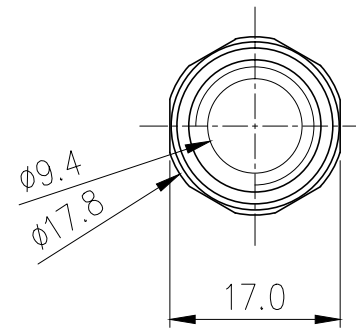

**Rotary Elbow Compression Fitting for 10mm x
16mm (3/8in x 5/8in) *Black*, G 1/4 BSPP**

Single rotational angled fitting for 3/8in (10mm) ID, 5/8in (16mm) OD tubing. G 1/4 BSPP (parallel) thread.

General	
Weight	0.14 lb (0.06 kg)
Max Pressure Tolerance @ 25°C	8kgf/cm2 (113.8psi)
Max Temperature Tolerance	100°C (212°F)
Wetted Materials	Brass, EPDM

REV	DATE	CONTENTS	REVD BY	CHKD BY	APPD BY
REVISION					

NO.	DESCRIPTION			MATER'L		QUANTITY	REMARKS
KOOLANCE			UNIT	MM	APPAR FIT-L10X16(-BK)		
DATE	BY	BY	BY	APPRD BY	SCALE	N/S	Ass'y
04.30.2014	S.J.LEE				3RD ANGLE		
REF. NO.					DWG. NO.		