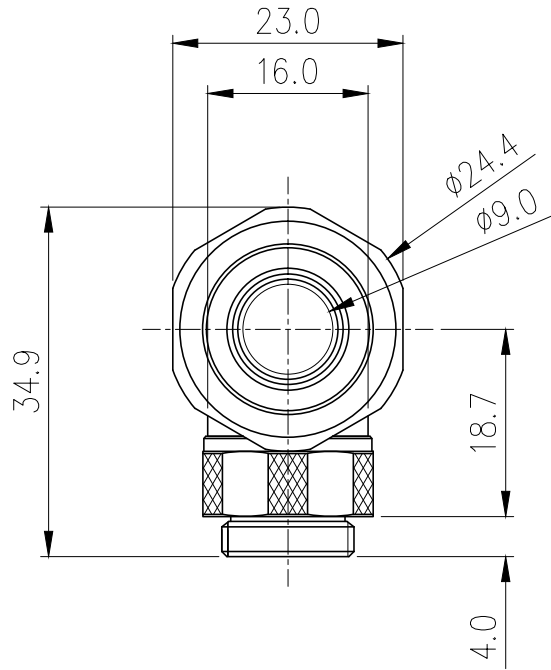

Rotary Elbow Compression Fitting for 10mm x 16mm (3/8in x 5/8in) *Black*, G 1/4 BSPP

Single rotational angled fitting for 3/8in (10mm) ID, 5/8in (16mm) OD tubing. G 1/4 BSPP (parallel) thread.

General	
Weight	0.14 lb (0.06 kg)
Materials	Brass, EPDM
Max Pressure Tolerance @ 25°C	8kgf/cm2 (113.8psi)
Max Temp. Operating Tolerance	100°C (212°F)

△					
△					
REV	DATE	CONTENTS	REVD BY	CHKD BY	APPD BY
REVISION					

NO.	DESCRIPTION			MATER'L	QUANTITY	REMARKS
KOOLANCE <small>INC.</small>		UNIT	MM	APPAR FIT-L10X16(-BK)		
		SCALE	N/S	TITLE		
DATE	BY	BY	BY	APPRD BY	3RD ANGLE	
04.30.2014	S.J.LEE				REF. NO.	DWG. NO.
				Ass'y		