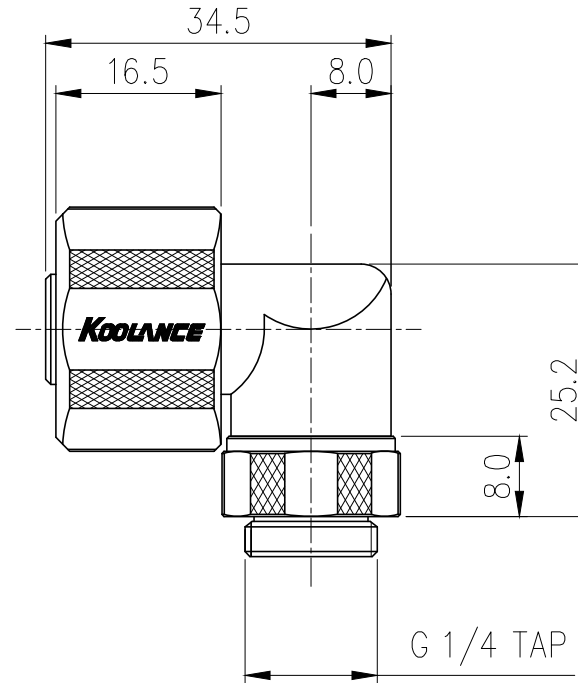

**Rotary Elbow Compression Fitting for 10mm x
16mm (3/8in x 5/8in) *Black*, G 1/4 BSPP**

Single rotational angled fitting for 3/8in (10mm) ID, 5/8in (16mm) OD tubing. G 1/4 BSPP (parallel) thread.

General	
Weight	0.14 lb (0.06 kg)
Max Pressure Tolerance @ 25°C	8kgf/cm2 (113.8psi)
Max Temperature Tolerance	100°C (212°F)
Wetted Materials	Brass, EPDM

REV	DATE	CONTENTS	REVD BY	CHKD BY	APPD BY
REVISION					

NO.	DESCRIPTION			MATER'L		QUANTITY	REMARKS
KOOLANCE			UNIT	MM	APPAR FIT-L10X16(-BK)		
DATE	BY	BY	BY	APPRD BY	SCALE	N/S	Ass'y
04.30.2014	S.J.LEE				3RD ANGLE		
REF. NO.					DWG. NO.		