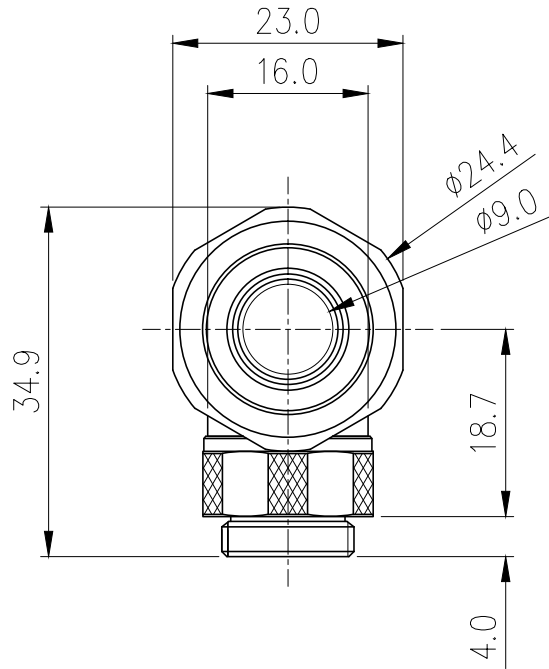

**Rotary Elbow Compression Fitting for 10mm x
16mm (3/8in x 5/8in) *Black*, G 1/4 BSPP**

Single rotational angled fitting for 3/8in (10mm) ID, 5/8in (16mm) OD tubing. G 1/4 BSPP (parallel) thread.

General	
Weight	0.14 lb (0.06 kg)
Max Pressure Tolerance @ 25°C	8kgf/cm2 (113.8psi)
Max Temperature Tolerance	100°C (212°F)
Wetted Materials	Brass, EPDM

REV	DATE	CONTENTS	REVD BY	CHKD BY	APPD BY
REVISION					

NO.	DESCRIPTION			MATER'L		QUANTITY	REMARKS
KOOLANCE			UNIT	MM	APPAR FIT-L10X16(-BK)		
DATE	BY	BY	BY	APPRD BY	SCALE	N/S	Ass'y
04.30.2014	S.J.LEE				3RD ANGLE		
REF. NO.					DWG. NO.		