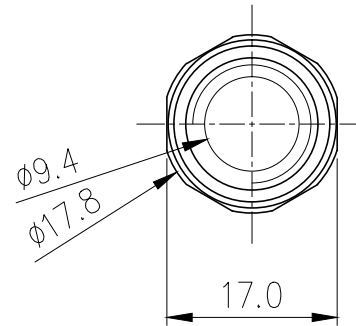

Rotary Elbow Compression Fitting for 10mm x 16mm (3/8in x 5/8in) *Black*, G 1/4 BSPP

Single rotational angled fitting for 3/8in (10mm) ID, 5/8in (16mm) OD tubing. G 1/4 BSPP (parallel) thread.

General	
Weight	0.14 lb (0.06 kg)
Materials	Brass, EPDM
Max Pressure Tolerance @ 25°C	8kgf/cm2 (113.8psi)
Max Temp. Operating Tolerance	100°C (212°F)

△					
△					
REV	DATE	CONTENTS	REVD BY	CHKD BY	APPD BY
REVISION					

NO.	DESCRIPTION			MATER'L	QUANTITY	REMARKS
KOOLANCE <small>INC.</small>		UNIT	MM	APPAR FIT-L10X16(-BK)		
		SCALE	N/S	TITLE		
DATE	BY	BY	BY	APPRD BY	3RD ANGLE	
04.30.2014	S.J.LEE				REF. NO.	DWG. NO.
				Ass'y		