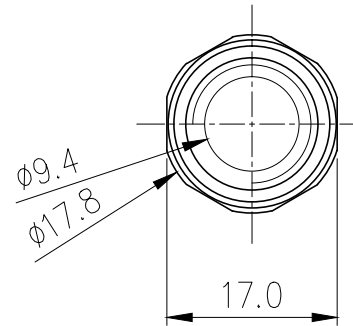

**Rotary Elbow Compression Fitting for 10mm x  
16mm (3/8in x 5/8in) \*Black\*, G 1/4 BSPP**

Single rotational angled fitting for 3/8in (10mm) ID, 5/8in (16mm) OD tubing. G 1/4 BSPP (parallel) thread.

General	
Weight	0.14 lb (0.06 kg)
Max Pressure Tolerance @ 25°C	8kgf/cm2 (113.8psi)
Max Temperature Tolerance	100°C (212°F)
Wetted Materials	Brass, EPDM

△					
△					
REV	DATE	CONTENTS	REVD BY	CHKD BY	APPD BY
REVISION					

NO.	DESCRIPTION			MATER'L		QUANTITY	REMARKS
	<b>KOOLANCE INC.</b>			UNIT	MM	APPAR	FIT-L10X16(-BK)
				SCALE	N/S		
	DATE	BY	BY	BY	APPRD BY	Ass'y	
	04.30.2014	S.J.LEE					
						REF. NO.	DWG. NO.