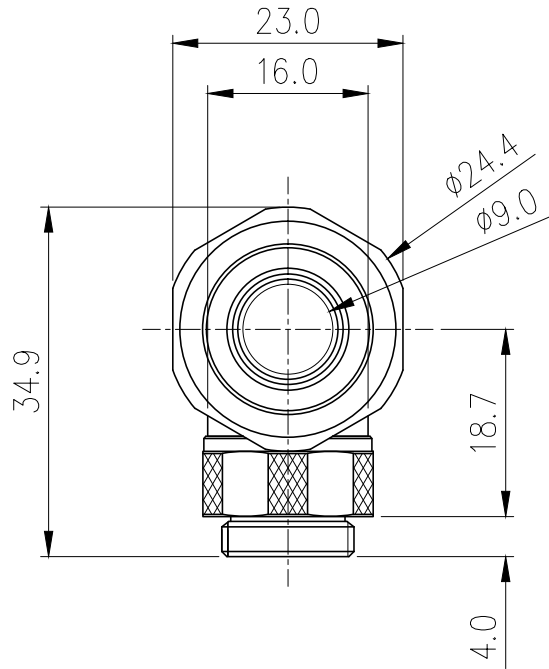

**Rotary Elbow Compression Fitting for 10mm x  
16mm (3/8in x 5/8in) \*Black\*, G 1/4 BSPP**

Single rotational angled fitting for 3/8in (10mm) ID, 5/8in (16mm) OD tubing. G 1/4 BSPP (parallel) thread.

General	
Weight	0.14 lb (0.06 kg)
Max Pressure Tolerance @ 25°C	8kgf/cm2 (113.8psi)
Max Temperature Tolerance	100°C (212°F)
Wetted Materials	Brass, EPDM

△					
△					
REV	DATE	CONTENTS	REVD BY	CHKD BY	APPD BY
REVISION					

NO.	DESCRIPTION			MATER'L		QUANTITY	REMARKS
	<b>KOOLANCE INC.</b>			UNIT	MM	APPAR	FIT-L10X16(-BK)
				SCALE	N/S		
	DATE	BY	BY	BY	APPRD BY	Ass'y	
	04.30.2014	S.J.LEE					
						REF. NO.	DWG. NO.