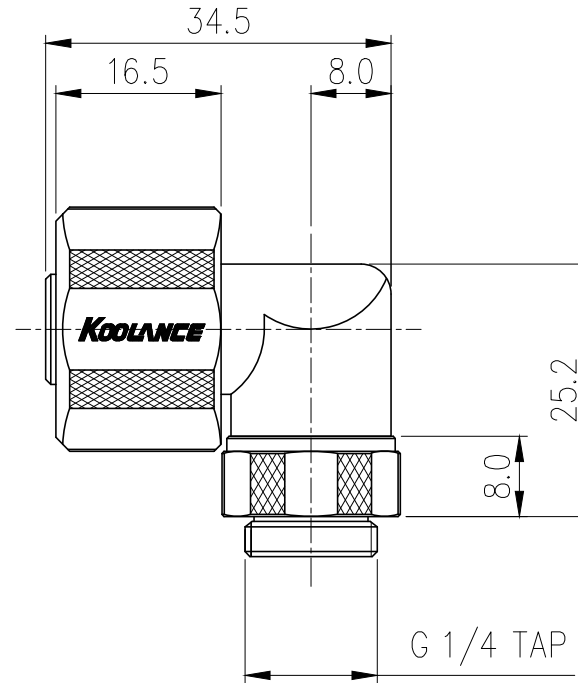

**Rotary Elbow Compression Fitting for 10mm x  
16mm (3/8in x 5/8in) \*Black\*, G 1/4 BSPP**

Single rotational angled fitting for 3/8in (10mm) ID, 5/8in (16mm) OD tubing. G 1/4 BSPP (parallel) thread.

General	
Weight	0.14 lb (0.06 kg)
Max Pressure Tolerance @ 25°C	8kgf/cm2 (113.8psi)
Max Temperature Tolerance	100°C (212°F)
Wetted Materials	Brass, EPDM

△					
△					
REV	DATE	CONTENTS	REVD BY	CHKD BY	APPD BY
REVISION					

NO.	DESCRIPTION			MATER'L		QUANTITY	REMARKS
	<b>KOOLANCE INC.</b>			UNIT	MM	APPAR	FIT-L10X16(-BK)
				SCALE	N/S		
	DATE	BY	BY	BY	APPRD BY	Ass'y	
	04.30.2014	S.J.LEE					
						REF. NO.	DWG. NO.