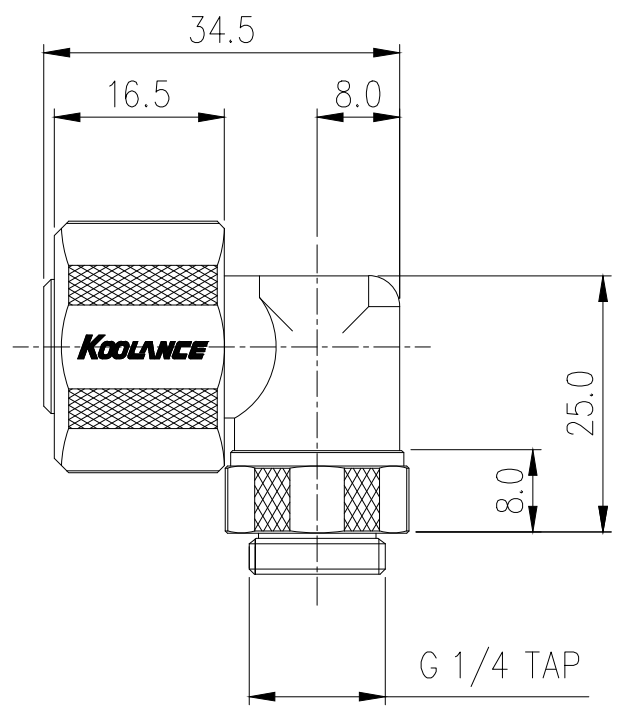

Rotary Elbow Compression Fitting for 13mm x 16mm (1/2in x 5/8in), G 1/4 BSPP

Single rotational angled fitting for 1/2in (13mm) ID, 5/8in (16mm) OD tubing. G 1/4 BSPP (parallel) thread.

General	
Weight	0.13 lb (0.06 kg)
Max Pressure Tolerance @ 25° C	8kgf/cm2 (113.8psi)
Max Temperature Tolerance	100° C (212° F)
Wetted Materials	Brass, Nickel Plating, EPDM

REV	DATE	CONTENTS	REVD BY	CHKD BY	APPD BY

REVISION

NO.	DESCRIPTION	MATER'L	QUANTITY	REMARKS
Koolance Inc.		UNIT	MM	APPAR FIT-L13X16(-BK)
		SCALE	N/S	TITLE
				Ass'y
DATE				3RD ANGLE
07.25.2018	S.J.LEE			REF. NO.
				DWG. NO.