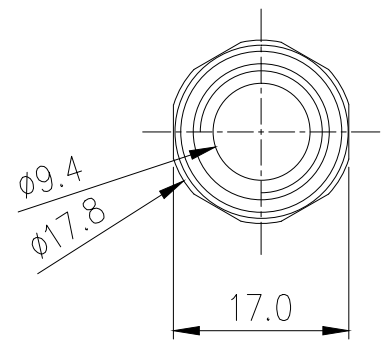

Rotary Elbow Compression Fitting for 13mm x 16mm (1/2in x 5/8in), G 1/4 BSPP

Single rotational angled fitting for 1/2in (13mm) ID, 5/8in (16mm) OD tubing. G 1/4 BSPP (parallel) thread.

General	
Weight	0.13 lb (0.06 kg)
Max Pressure Tolerance @ 25° C	8kgf/cm2 (113.8psi)
Max Temperature Tolerance	100° C (212° F)
Wetted Materials	Brass, Nickel Plating, EPDM

REV	DATE	CONTENTS	REVD BY	CHKD BY	APPD BY

REVISION

NO.	DESCRIPTION	MATER'L	QUANTITY	REMARKS
Koolance Inc.		UNIT	MM	APPAR FIT-L13X16(-BK)
		SCALE	N/S	TITLE
				Ass'y
DATE				3RD ANGLE
07.25.2018	S.J.LEE			REF. NO.
				DWG. NO.