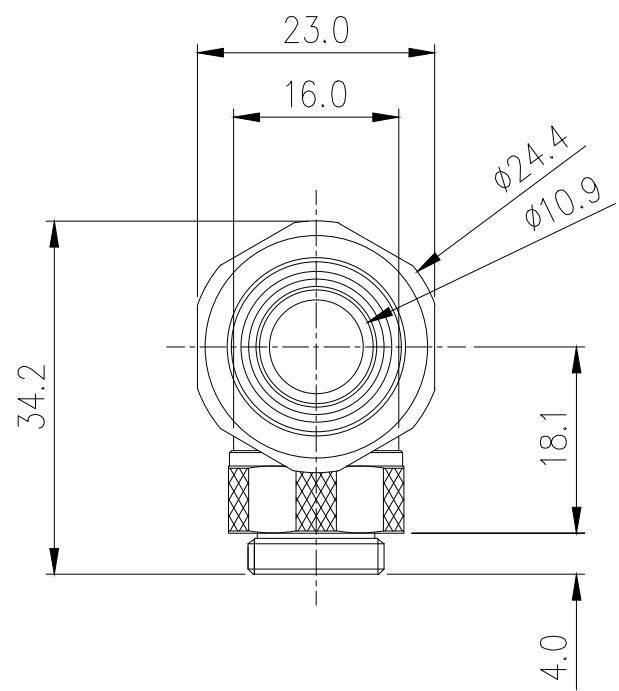

Rotary Elbow Compression Fitting for 13mm x 16mm (1/2in x 5/8in), G 1/4 BSPP

Single rotational angled fitting for 1/2in (13mm) ID, 5/8in (16mm) OD tubing. G 1/4 BSPP (parallel) thread.

General	
Weight	0.13 lb (0.06 kg)
Max Pressure Tolerance @ 25° C	8kgf/cm2 (113.8psi)
Max Temperature Tolerance	100° C (212° F)
Wetted Materials	Brass, Nickel Plating, EPDM

REV	DATE	CONTENTS	REVD BY	CHKD BY	APPD BY

REVISION

NO.	DESCRIPTION	MATER'L	QUANTITY	REMARKS
Koolance Inc.		UNIT	MM	APPAR FIT-L13X16(-BK)
		SCALE	N/S	TITLE
				Ass'y
DATE				3RD ANGLE
07.25.2018	S.J.LEE			REF. NO.
				DWG. NO.