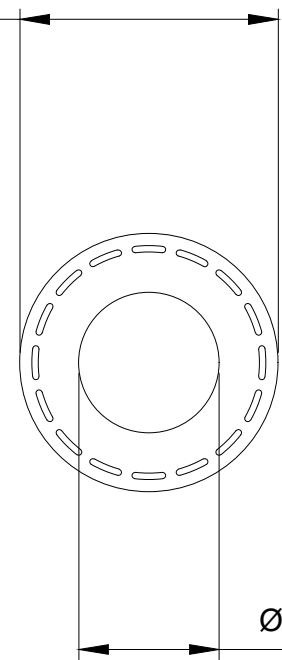

P/N: HOS-10X17EP-10M

Hose, EPDM Black, Dia: 10mm x 17mm (3/8in x 11/16in) - [Length 10m / 32.8ft]

Koolance black EPDM thread-reinforced hose with 10mm (3/8in) internal diameter, 17mm (11/16in) external diameter. Length 10m / 32.8ft. Bend radius is approximately 35mm (1.38in).

General	
Weight	5.40 lb (2.45 kg)
Max Pressure Tolerance @ 25 °C	7.1kgf/cm ² (101.5psi)
Max Temperature Tolerance	120 °C (248 °F)
Hardness (Shore)	70A

Ø 11/16 in (17.5mm)

Ø 3/8 in (9.5mm)

LENGTH IS REPRESENTATIVE

EPDM thread-reinforced

NO.	DESCRIPTION				MATER'L	QUANTITY	REMARKS
					UNIT	inch	APPAR
					SCALE	N/S	TITLE
DATE	BY	BY	BY	APPROD BY	3RD ANGLE		HOS-10X17EP-XX
2026.05.11	SK.An				CODE NO.	DWG. NO.	