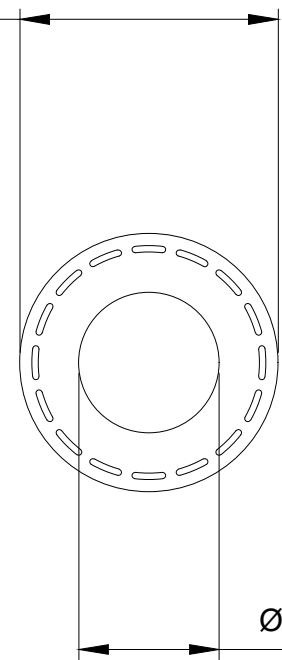

P/N: HOS-10X17EP-100M

Hose Roll, EPDM Black, Dia: 10mm x 17mm
(3/8in x 11/16in) - [Length 100m / 328ft]

Koolance black EPDM thread-reinforced hose with 10mm (3/8in) internal diameter, 17mm (11/16in) external diameter. Length 100m / 328ft. Bend radius is approximately 35mm (1.38in).

General	
Weight	50.00 lb (22.68 kg)
Max Pressure Tolerance @ 25 °C	7.1kgf/cm ² (101.5psi)
Max Temperature Tolerance	120 °C (248 °F)
Hardness (Shore)	70A

Ø 11/16 in (17.5mm)

Ø 3/8 in (9.5mm)

LENGTH IS REPRESENTATIVE

EPDM thread-reinforced

NO.	DESCRIPTION				MATER'L	QUANTITY	REMARKS
					UNIT	inch	APPAR
					SCALE	N/S	TITLE
DATE	BY	BY	BY	APPROD BY	3RD ANGLE		
2026.05.11	SK.An				CODE NO.	DWG. NO.	