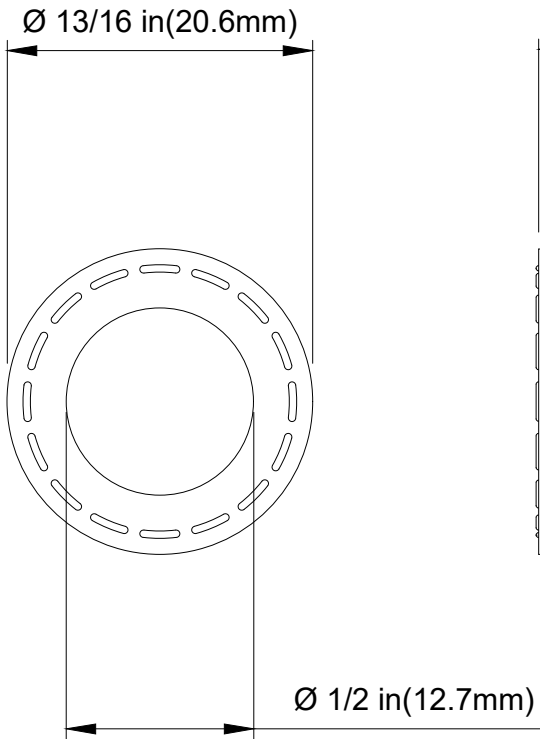

Koolance black EPDM thread-reinforced hose with 13mm (1/2in) internal diameter, 21mm (13/16in) external diameter. Length 50m / 164ft. Bend radius is approximately 50mm (1.97in).

General	
Weight	31.80 lb (14.42 kg)
Max Pressure Tolerance @ 25°C	7.1kgf/cm ² (101.5psi)
Max Temperature Tolerance	120°C (248°F)
Hardness (Shore)	70A

EPDM thread-reinforced

NO.	DESCRIPTION				MATER'L	QUANTITY	REMARKS
					UNIT	inch	APPAR
					SCALE	N/S	TITLE
DATE	BY	BY	BY	APPRO BY	3RD ANGLE		
2026.05.11	SK.An				CODE NO.	DWG. NO.	