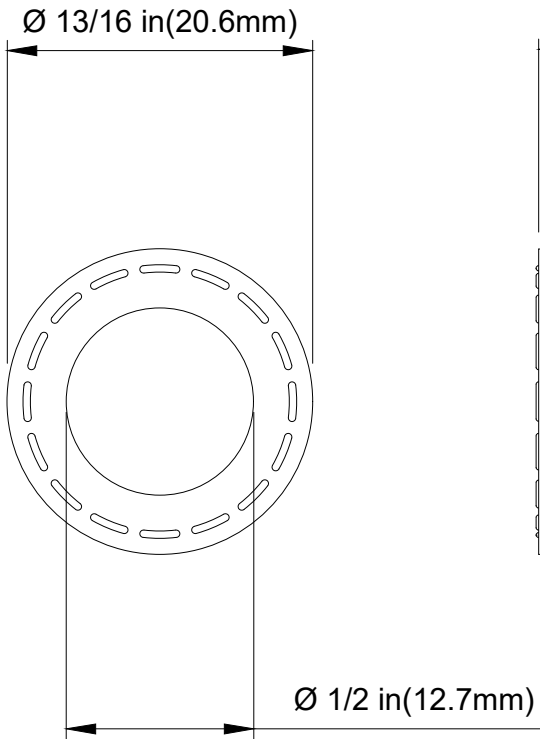

Koolance black EPDM thread-reinforced hose with 13mm (1/2in) internal diameter, 21mm (13/16in) external diameter. Length 50m / 164ft. Bend radius is approximately 50mm (1.97in).

General	
Weight	31.80 lb (14.42 kg)
Max Pressure Tolerance @ 25°C	7.1kgf/cm ² (101.5psi)
Max Temperature Tolerance	120°C (248°F)
Hardness (Shore)	70A

EPDM thread-reinforced

NO.	DESCRIPTION				MATER'L	QUANTITY	REMARKS
					UNIT	inch	APPAR
					SCALE	N/S	TITLE
DATE	BY	BY	BY	APPRD BY	3RD ANGLE		
2026.05.11	SK.An				CODE NO.	DWG. NO.	