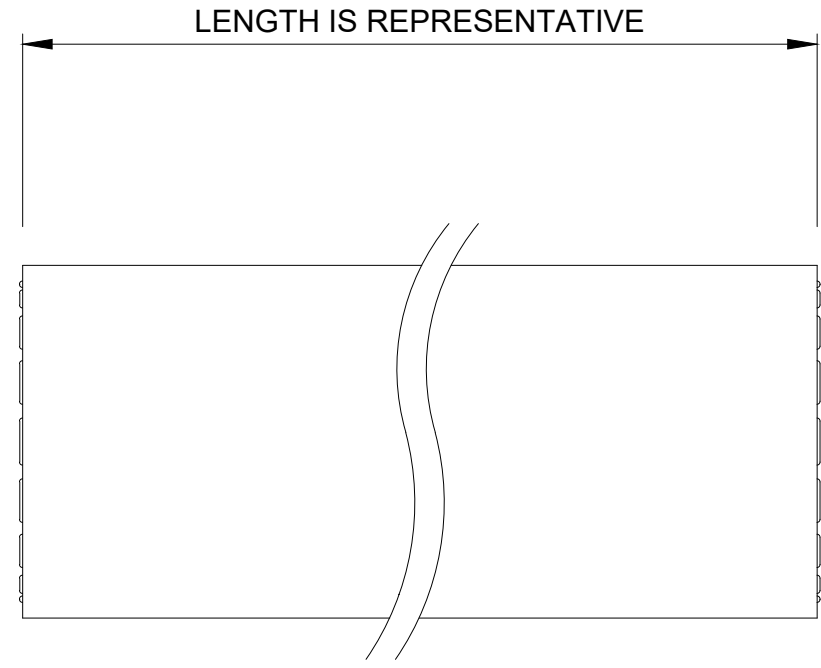

# P/N: HOS-16X24EP-10M

Hose, EPDM Black, Dia: 16mm x 24mm (5/8in x 15/16in) - [Length 10m / 32.8ft]

Koolance black EPDM thread-reinforced hose with 16mm (5/8in) internal diameter, 24mm (15/16in) external diameter. Length 10m / 32.8ft. Bend radius is approximately 55mm (2.17in).

General	
Weight	8.00 lb (3.63 kg)
Max Pressure Tolerance @ 25 °C	7.1kgf/cm2 (101.5psi)
Max Temperature Tolerance	120 °C (248 °F)
Hardness (Shore)	70A

### EPDM thread-reinforced

NO.	DESCRIPTION				MATER'L	QUANTITY	REMARKS
					UNIT	inch	APPAR
					SCALE	N/S	TITLE
DATE	BY	BY	BY	APPRD BY	3RD ANGLE		
2026.05.11	SK.An				CODE NO.	DWG. NO.	