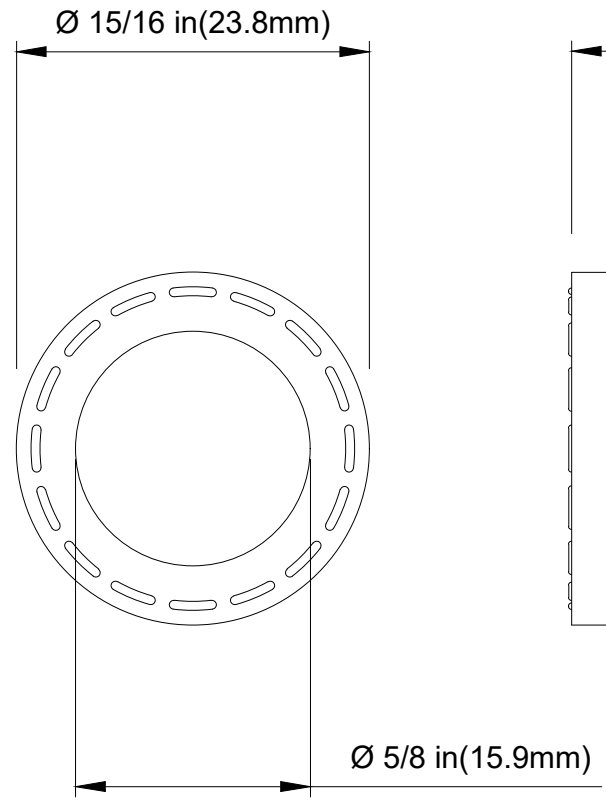

# P/N: HOS-16X24EP-10M

Hose, EPDM Black, Dia: 16mm x 24mm (5/8in x 15/16in) - [Length 10m / 32.8ft]

Koolance black EPDM thread-reinforced hose with 16mm (5/8in) internal diameter, 24mm (15/16in) external diameter. Length 10m / 32.8ft. Bend radius is approximately 55mm (2.17in).

General	
Weight	8.00 lb (3.63 kg)
Max Pressure Tolerance @ 25 °C	7.1kgf/cm2 (101.5psi)
Max Temperature Tolerance	120 °C (248 °F)
Hardness (Shore)	70A

### EPDM thread-reinforced

NO.	DESCRIPTION				MATER'L	QUANTITY	REMARKS
					UNIT	inch	APPAR
					SCALE	N/S	TITLE
DATE	BY	BY	BY	APPRD BY	3RD ANGLE		
2026.05.11	SK.An				CODE NO.	DWG. NO.	