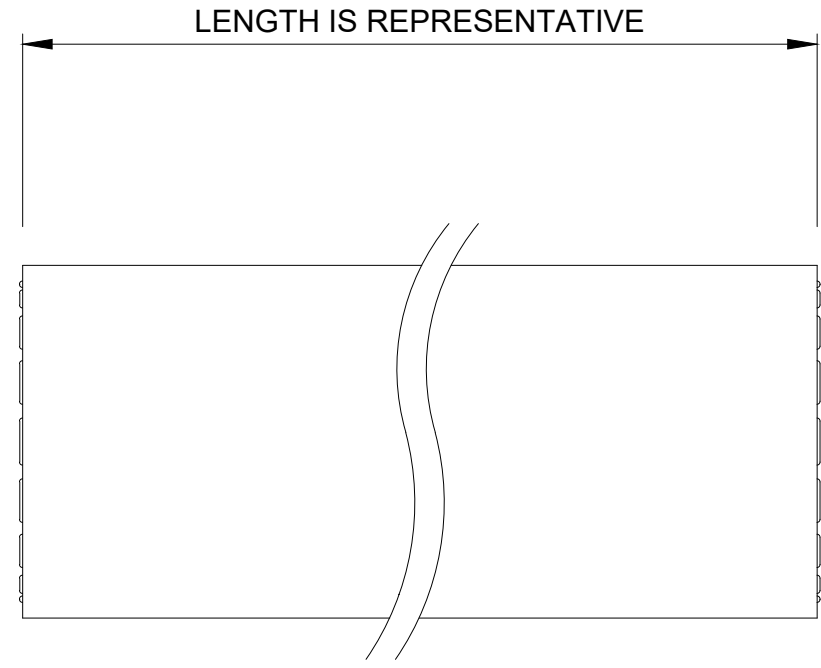

Koolance black EPDM thread-reinforced hose with 16mm (5/8in) internal diameter, 24mm (15/16in) external diameter. Length 3m / 9.8ft. Bend radius is approximately 55mm (2.17in).

General	
Weight	2.60 lb (1.18 kg)
Max Pressure Tolerance @ 25 °C	7.1kgf/cm2 (101.5psi)
Max Temperature Tolerance	120 °C (248 °F)
Hardness (Shore)	70A

EPDM thread-reinforced

NO.	DESCRIPTION				MATER'L	QUANTITY	REMARKS
					UNIT	inch	APPAR
					SCALE	N/S	TITLE
DATE	BY	BY	BY	APPRD BY	3RD ANGLE		HOS-16X24EP-XX
2026.05.11	SK.An				CODE NO.	DWG. NO.	