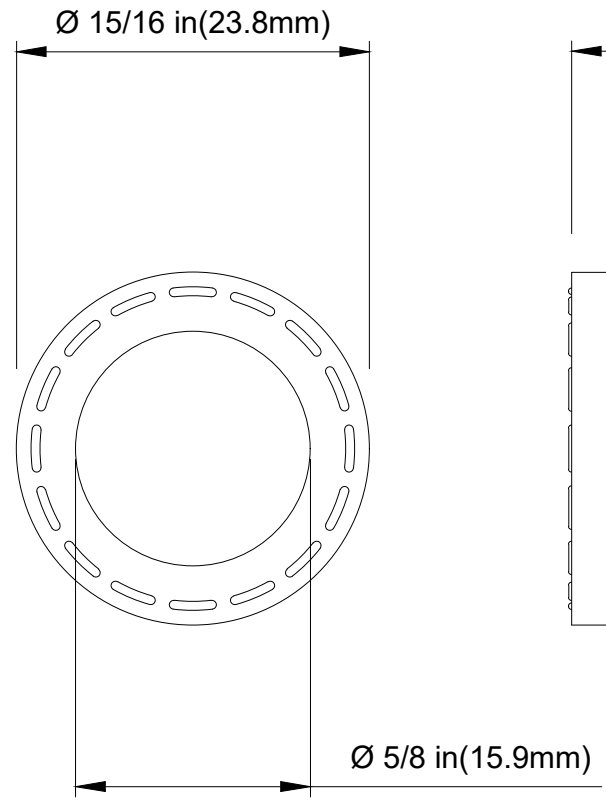

Koolance black EPDM thread-reinforced hose with 16mm (5/8in) internal diameter, 24mm (15/16in) external diameter. Length 3m / 9.8ft. Bend radius is approximately 55mm (2.17in).

General	
Weight	2.60 lb (1.18 kg)
Max Pressure Tolerance @ 25 °C	7.1kgf/cm2 (101.5psi)
Max Temperature Tolerance	120 °C (248 °F)
Hardness (Shore)	70A

EPDM thread-reinforced

NO.	DESCRIPTION				MATER'L	QUANTITY	REMARKS
					UNIT	inch	APPAR
					SCALE	N/S	TITLE
DATE	BY	BY	BY	APPRD BY	3RD ANGLE		HOS-16X24EP-XX
2026.05.11	SK.An				CODE NO.	DWG. NO.	