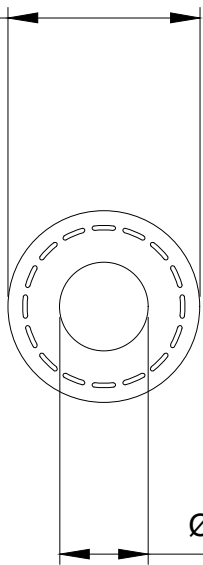

Koolance black EPDM thread-reinforced hose with 6mm (1/4in) internal diameter, 13mm (1/2in) external diameter. Length 3m / 9.8ft. Bend radius is approximately 30mm (1.18in).

General	
Weight	0.80 lb (0.36 kg)
Max Pressure Tolerance @ 25 °C	7.1kgf/cm2 (101.5psi)
Max Temperature Tolerance	120 °C (248 °F)
Hardness (Shore)	70A

Ø 1/2 in (12.7mm)

Ø 1/4 in (6.4mm)

LENGTH IS REPRESENTATIVE

EPDM thread-reinforced

NO.	DESCRIPTION					MATER'L		QUANTITY	REMARKS
						UNIT	inch	APPAR	
						SCALE	N/S	TITLE	HOS-06X13EP-XX
DATE	BY	BY	BY	APPRD BY	3RD ANGLE				
2026.05.11	SK.An				CODE NO.			DWG. NO.	