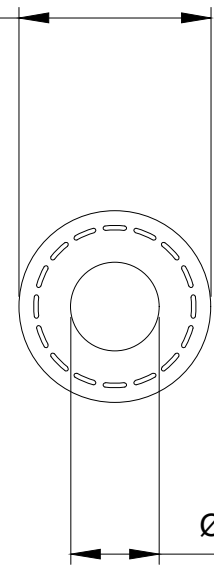

P/N: HOS-06X13EP-100M

Hose Roll, EPDM Black, Dia: 06mm x 13mm
(1/4in x 1/2in) - [Length 100m / 328ft]

Koolance black EPDM thread-reinforced hose with 6mm (1/4in) internal diameter, 13mm (1/2in) external diameter. Length 100m / 328ft. Bend radius is approximately 30mm (1.18in).

General	
Weight	27.00 lb (12.25 kg)
Max Pressure Tolerance @ 25 °C	7.1kgf/cm ² (101.5psi)
Max Temperature Tolerance	120 °C (248 °F)
Hardness (Shore)	70A

Ø 1/2 in (12.7mm)

Ø 1/4 in (6.4mm)

LENGTH IS REPRESENTATIVE

EPDM thread-reinforced

NO.	DESCRIPTION				MATER'L		QUANTITY	REMARKS
					UNIT	inch	APPAR	
						SCALE	N/S	TITLE
DATE	BY	BY	BY	APPRD BY		3RD ANGLE		HOS-06X13EP-XX
2026.05.11	SK.An					CODE NO.		DWG. NO.