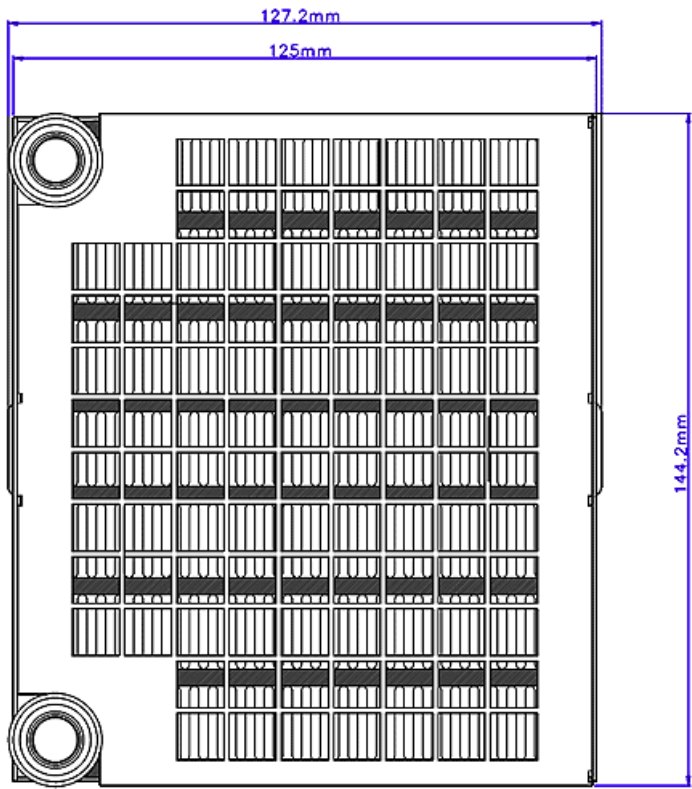

Radiator, 1x120mm HX-360, Aluminum

Instantly increase your system's performance with a second radiator. The HX-360 provides an approximate 400W of added heat dissipation when coupled with a 120mm fan and Koolance PC3-700 or PC4-1000 system (not included). Single pass "S"-type aluminum louver fin. Includes two 3/8in (10mm) ID screw-in fittings, 1/4in (6mm) ID fittings optional.

General	
Weight	1.50 lb (0.68 kg)
Wetted Materials	Aluminum
Radiators	
Fan Capacity	1 x 120mm

Pressure Drop vs. Flow Rate