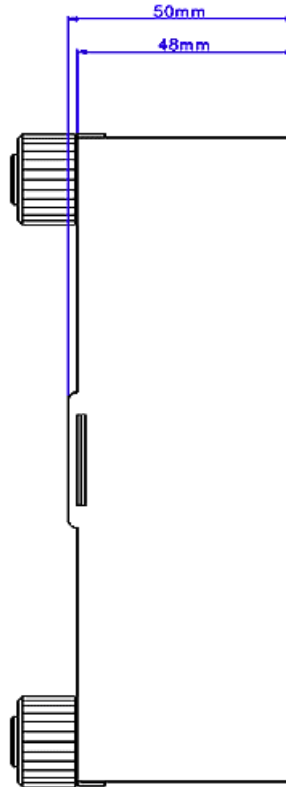

Radiator, 1x120mm HX-360, Aluminum

Instantly increase your system's performance with a second radiator. The HX-360 provides an approximate 400W of added heat dissipation when coupled with a 120mm fan and Koolance PC3-700 or PC4-1000 system (not included). Single pass "S"-type aluminum louver fin. Includes two 3/8in (10mm) ID screw-in fittings, 1/4in (6mm) ID fittings optional.

General	
Weight	1.50 lb (0.68 kg)
Wetted Materials	Aluminum
Radiators	
Fan Capacity	1 x 120mm

Pressure Drop vs. Flow Rate