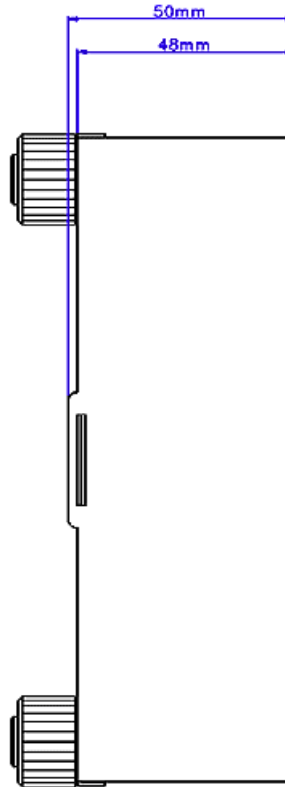

Radiator, 1x120mm HX-360, Aluminum

Instantly increase your system's performance with a second radiator. The HX-360 provides an approximate 400W of added heat dissipation when coupled with a 120mm fan and Koolance PC3-700 or PC4-1000 system (not included). Single pass "S"-type aluminum louver fin. Includes two 3/8in (10mm) ID screw-in fittings, 1/4in (6mm) ID fittings optional.

General	
Weight	1.50 lb (0.68 kg)
Wetted Materials	Aluminum
Radiators	
Fan Capacity	1 x 120mm

Pressure Drop vs. Flow Rate