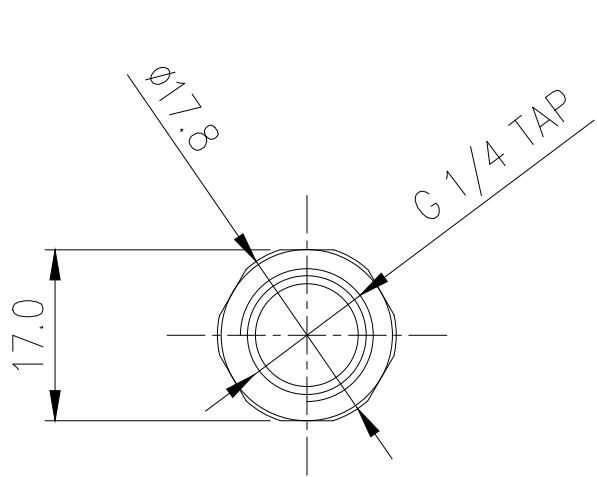

Fitting Coupling Adapter, Swiveling Male-Female, G 1/4 BSPP

ADT-SMF is a Male-Female G 1/4 BSPP (parallel) thread swiveling coupler.

| General | |
|--------------------------------|-----------------------------|
| Weight | 0.04 lb (0.02 kg) |
| Fitting Thread | G 1/4 BSPP |
| Max Pressure Tolerance @ 25° C | 8kgf/cm2 (113.8psi) |
| Max Temperature Tolerance | 100° C (212° F) |
| Wetted Materials | Brass, Nickel Plating, EPDM |

| REV | DATE | CONTENTS | REVD BY | CHKD BY | APPD BY |
|-----|------|----------|---------|---------|---------|
| | | REVISION | | | |

| NO. | DESCRIPTION | | | | MATER'L | | QUANTITY | REMARKS |
|------|-----------------|----|----|----------|-----------|----------|----------|---------|
| | KOOLANCE | | | | UNIT | MM | APPAR | ADT-SMF |
| | | | | | SCALE | N/S | TITLE | Ass'y |
| DATE | BY | BY | BY | APPRO BY | 3RD ANGLE | | | |
| | S.J.LEE | | | | CODE NO. | DWG. NO. | | |