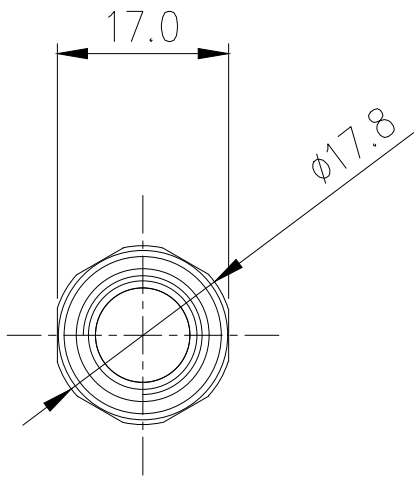

Fitting Coupling Adapter, Swiveling Male-Female, G 1/4 BSPP

ADT-SMF is a Male-Female G 1/4 BSPP (parallel) thread swiveling coupler.

| General | |
|--------------------------------|-----------------------------|
| Weight | 0.04 lb (0.02 kg) |
| Fitting Thread | G 1/4 BSPP |
| Max Pressure Tolerance @ 25° C | 8kgf/cm2 (113.8psi) |
| Max Temperature Tolerance | 100° C (212° F) |
| Wetted Materials | Brass, Nickel Plating, EPDM |

| REV | DATE | CONTENTS | REVD BY | CHKD BY | APPD BY |
|-----|------|----------|---------|---------|---------|
| | | REVISION | | | |

| NO. | DESCRIPTION | | | | MATER'L | | QUANTITY | REMARKS |
|------|-----------------|----|----|----------|-----------|----------|----------|---------|
| | KOOLANCE | | | | UNIT | MM | APPAR | ADT-SMF |
| | | | | | SCALE | N/S | TITLE | Ass'y |
| DATE | BY | BY | BY | APPRO BY | 3RD ANGLE | | | |
| | S.J.LEE | | | | CODE NO. | DWG. NO. | | |