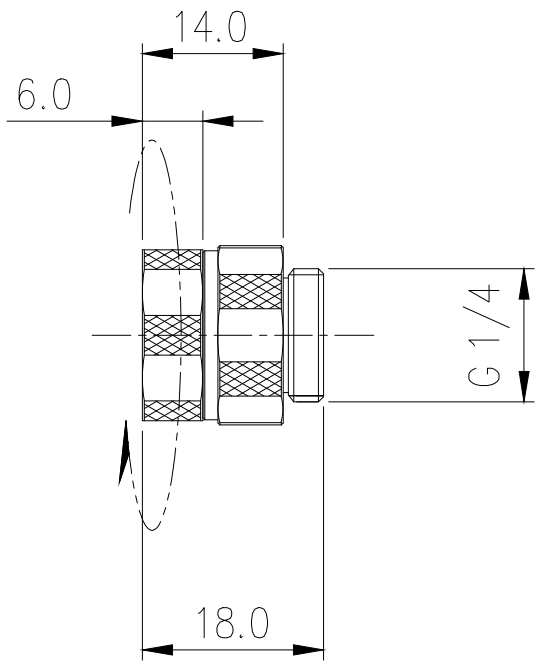

Fitting Coupling Adapter, Swiveling Male-Female, G 1/4 BSPP

ADT-SMF is a Male-Female G 1/4 BSPP (parallel) thread swiveling coupler.

| General | |
|--------------------------------|-----------------------------|
| Weight | 0.04 lb (0.02 kg) |
| Fitting Thread | G 1/4 BSPP |
| Max Pressure Tolerance @ 25° C | 8kgf/cm2 (113.8psi) |
| Max Temperature Tolerance | 100° C (212° F) |
| Wetted Materials | Brass, Nickel Plating, EPDM |

| REV | DATE | CONTENTS | REVD BY | CHKD BY | APPD BY |
|-----|------|----------|---------|---------|---------|
| | | REVISION | | | |

| NO. | DESCRIPTION | | | | MATER'L | | QUANTITY | REMARKS |
|------|-----------------|----|----|----------|-----------|----------|----------|---------|
| | KOOLANCE | | | | UNIT | MM | APPAR | ADT-SMF |
| | | | | | SCALE | N/S | TITLE | Ass'y |
| DATE | BY | BY | BY | APPRO BY | 3RD ANGLE | | | |
| | S.J.LEE | | | | CODE NO. | DWG. NO. | | |