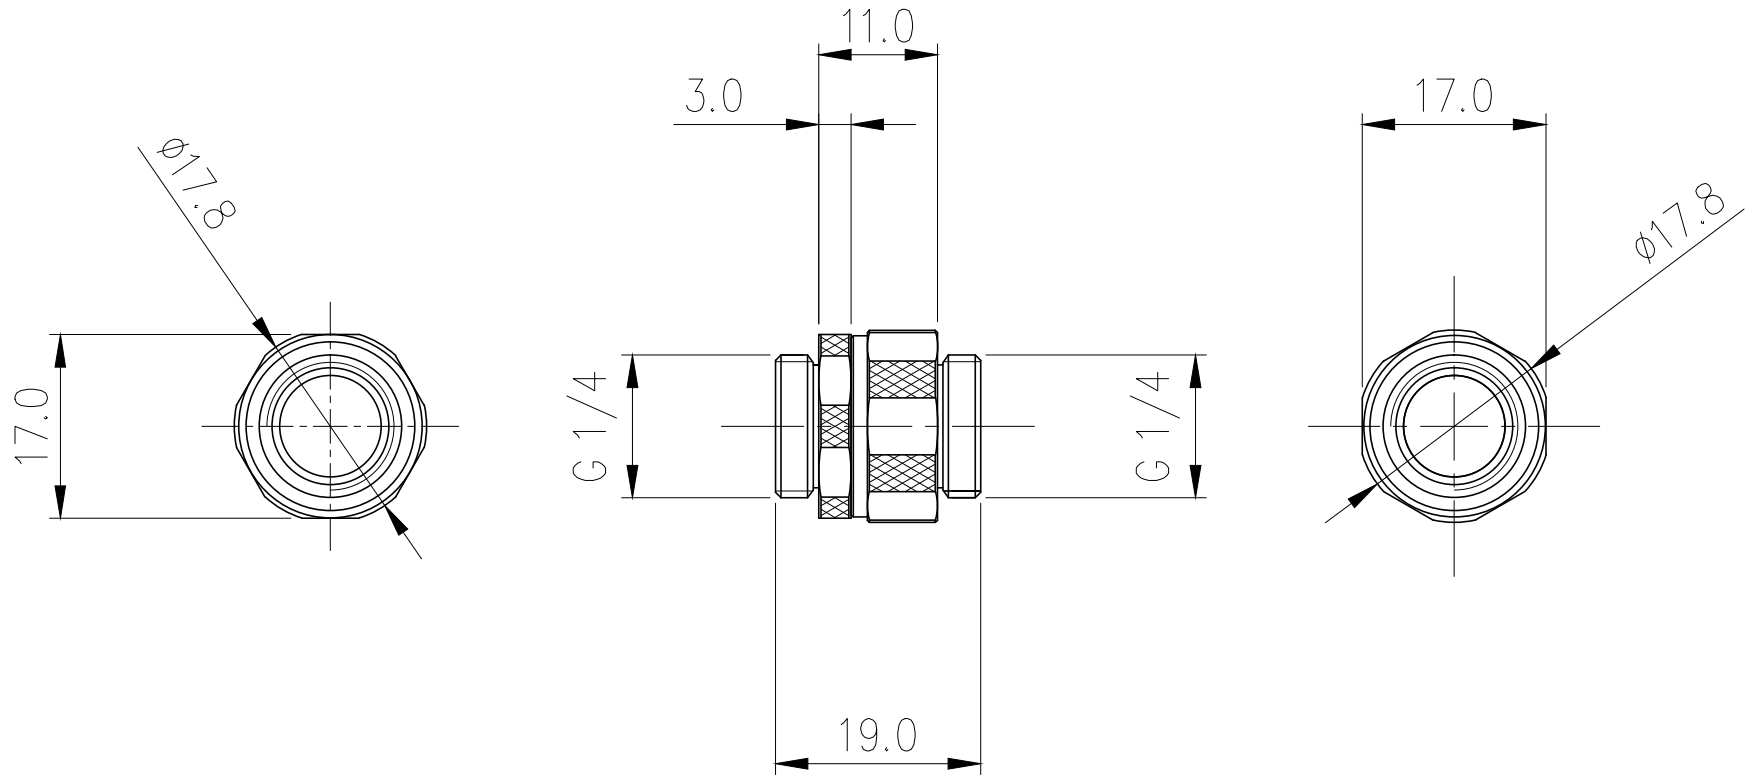

**Fitting Coupling Adapter, Swiveling Male-Male,
G 1/4 BSPP**

ADT-SMM is a Male-Male G 1/4 BSPP (parallel) thread swiveling coupler.

General	
Weight	0.04 lb (0.02 kg)
Fitting Thread	G 1/4 BSPP
Materials	Brass, Nickel Plating, EPDM
Max Pressure Tolerance @ 25° C	8kg/cm2 (113.8psi)
Max Temp. Operating Tolerance	100° C (212° F)

REV	DATE	CONTENTS	REVD BY	CHKD BY	APPD BY

NO.	DESCRIPTION	MATER'L		QUANTITY	REMARKS
		UNIT	MM		
		SCALE	N/S	APPAR	ADT-SMM(-BK)
		DATE	3RD ANGLE	TITLE	
S.J.LEE		REF. NO.	DWG. NO.	Ass'y	