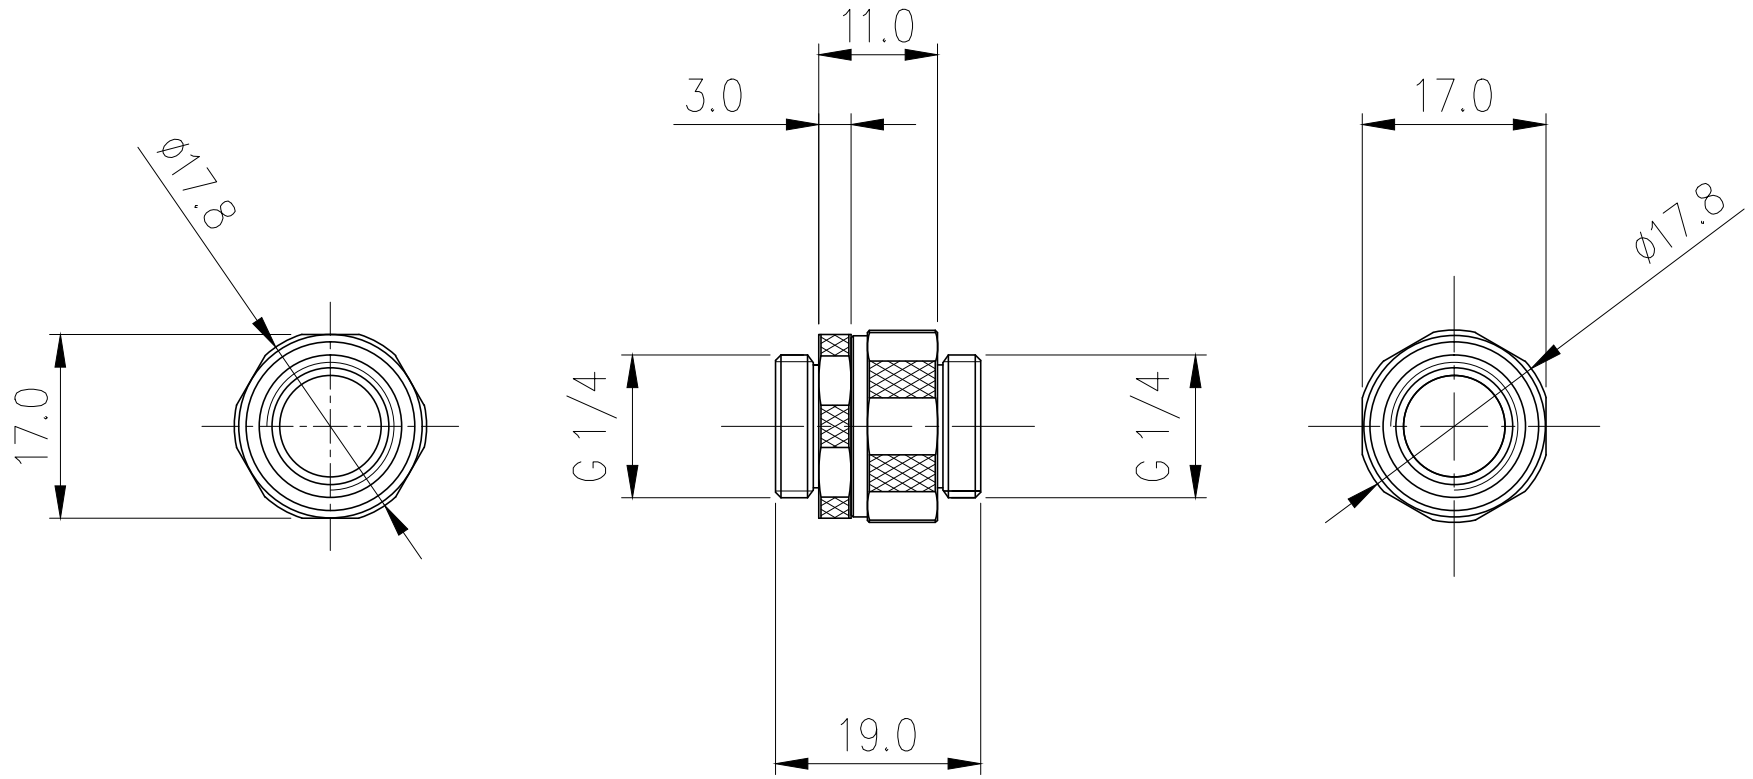

**Fitting Coupling Adapter, Swiveling Male-Male,
G 1/4 BSPP**

ADT-SMM is a Male-Male G 1/4 BSPP (parallel) thread swiveling coupler.

General	
Weight	0.04 lb (0.02 kg)
Fitting Thread	G 1/4 BSPP
Max Pressure Tolerance @ 25° C	8kgf/cm2 (113.8psi)
Max Temperature Tolerance	100° C (212° F)
Wetted Materials	Brass, Nickel Plating, EPDM

REV	DATE	CONTENTS	REVD BY	CHKD BY	APPD BY

NO.	DESCRIPTION	MATER'L		QUANTITY	REMARKS
		UNIT	MM	APPAR	
		SCALE	N/S	TITLE Ass'y	
		3RD ANGLE			
DATE	BY	BY	BY	REF. NO.	DWG. NO.
	S.J.LEE				