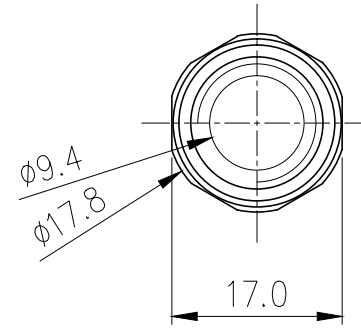

Rotary Elbow *Black* Compression Fitting for
06mm x 10mm (1/4in x 3/8in), G 1/4 BSPP

Single rotational angled fitting for 1/4in (6mm) ID, 3/8in (10mm) OD tubing. G 1/4 BSPP (parallel) thread.

General	
Weight	0.09 lb (0.04 kg)
Max Pressure Tolerance @ 25°C	8kgf/cm ² (113.8psi)
Max Temperature Tolerance	100°C (212°F)
Wetted Materials	Brass, EPDM

REV	DATE	CONTENTS	REVD BY	CHKD BY	APPD BY
REVISION					

NO.	DESCRIPTION			MATER'L		QUANTITY	REMARKS
KOOLANCE			UNIT	MM	APPAR	NZL-L06	
DATE			BY	BY	BY	SCALE	N/S
						3RD ANGLE	Ass'y
			S.J.LEE			REV. NO.	DWG. NO.
						20	