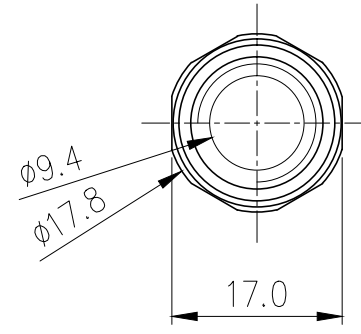

Rotary Elbow *Black* Compression Fitting for
06mm x 10mm (1/4in x 3/8in), G 1/4 BSPP

Single rotational angled fitting for 1/4in (6mm) ID, 3/8in (10mm) OD tubing. G 1/4 BSPP (parallel) thread.

General	
Weight	0.09 lb (0.04 kg)
Materials	Brass, EPDM
Max Pressure Tolerance @ 25°C	8kgf/cm ² (113.8psi)
Max Temp. Operating Tolerance	100°C (212°F)

REV	DATE	CONTENTS	REVD BY	CHKD BY	APPD BY
REVISION					

NO.	DESCRIPTION			MATER'L		QUANTITY	REMARKS
KOOLANCE			UNIT	MM	APPAR	NZL-L06	
DATE			BY	BY	BY	SCALE	N/S
						3RD ANGLE	Ass'y
			S.J.LEE			REV. NO.	DWG. NO.
						20	