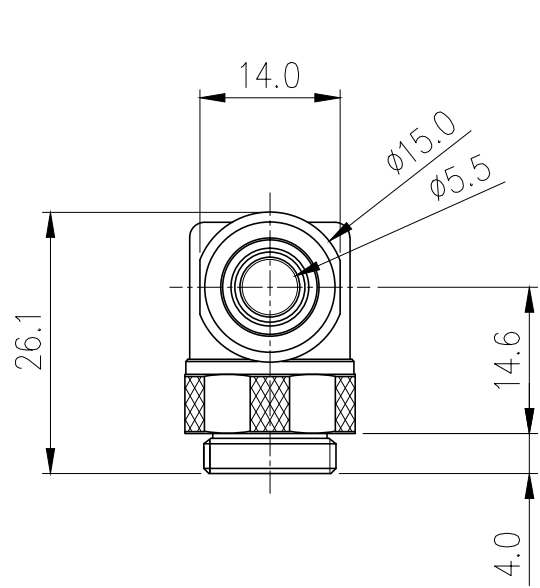

Rotary Elbow *Black* Compression Fitting for
06mm x 10mm (1/4in x 3/8in), G 1/4 BSPP

Single rotational angled fitting for 1/4in (6mm) ID, 3/8in (10mm) OD tubing. G 1/4 BSPP (parallel) thread.

General	
Weight	0.09 lb (0.04 kg)
Materials	Brass, EPDM
Max Pressure Tolerance @ 25°C	8kgf/cm ² (113.8psi)
Max Temp. Operating Tolerance	100°C (212°F)

REV	DATE	CONTENTS	REVD BY	CHKD BY	APPD BY
REVISION					

NO.	DESCRIPTION			MATER'L		QUANTITY	REMARKS
KOOLANCE			UNIT	MM	APPAR	NZL-L06	
DATE			BY	BY	BY	SCALE	N/S
						3RD ANGLE	Ass'y
			S.J.LEE			REV. NO.	DWG. NO.
						20	