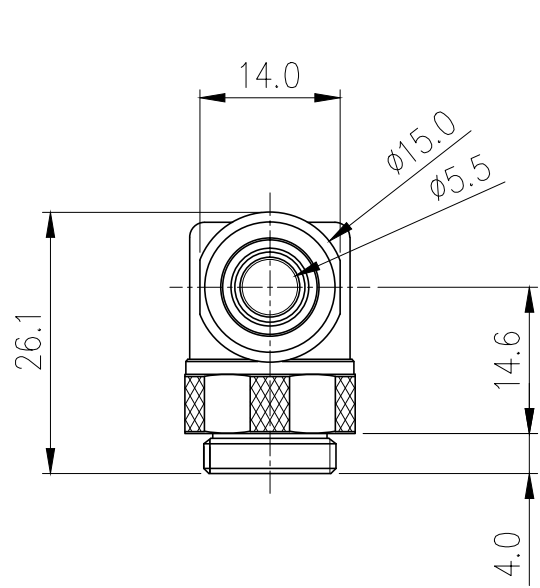

Rotary Elbow *Black* Compression Fitting for
06mm x 10mm (1/4in x 3/8in), G 1/4 BSPP

Single rotational angled fitting for 1/4in (6mm) ID, 3/8in (10mm) OD tubing. G 1/4 BSPP (parallel) thread.

General	
Weight	0.09 lb (0.04 kg)
Max Pressure Tolerance @ 25°C	8kgf/cm ² (113.8psi)
Max Temperature Tolerance	100°C (212°F)
Wetted Materials	Brass, EPDM

REV	DATE	CONTENTS	REVD BY	CHKD BY	APPD BY
REVISION					

NO.	DESCRIPTION			MATER'L		QUANTITY	REMARKS
KOOLANCE			UNIT	MM	APPAR	NZL-L06	
DATE			BY	BY	BY	SCALE	N/S
						3RD ANGLE	Ass'y
			S.J.LEE			REV. NO.	DWG. NO.
						20	