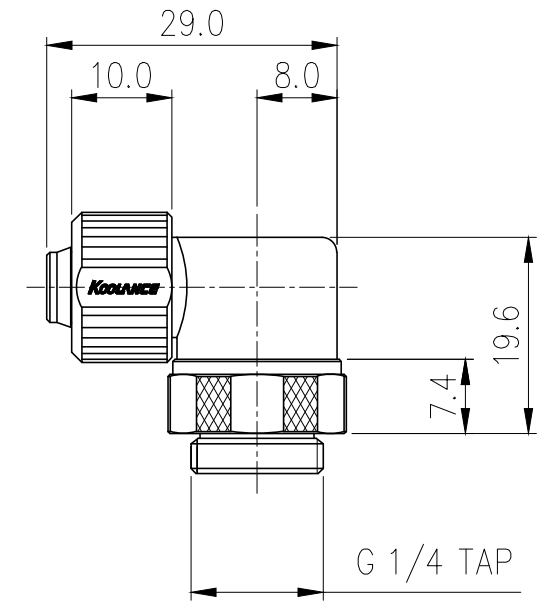

Rotary Elbow *Black* Compression Fitting for
06mm x 10mm (1/4in x 3/8in), G 1/4 BSPP

Single rotational angled fitting for 1/4in (6mm) ID, 3/8in (10mm) OD tubing. G 1/4 BSPP (parallel) thread.

General	
Weight	0.09 lb (0.04 kg)
Materials	Brass, EPDM
Max Pressure Tolerance @ 25°C	8kgf/cm ² (113.8psi)
Max Temp. Operating Tolerance	100°C (212°F)

REV	DATE	CONTENTS	REVD BY	CHKD BY	APPD BY
REVISION					

NO.	DESCRIPTION			MATER'L		QUANTITY	REMARKS
KOOLANCE			UNIT	MM	APPAR	NZL-L06	
DATE			BY	BY	BY	SCALE	N/S
						3RD ANGLE	Ass'y
			S.J.LEE			REV. NO.	DWG. NO.
						20	