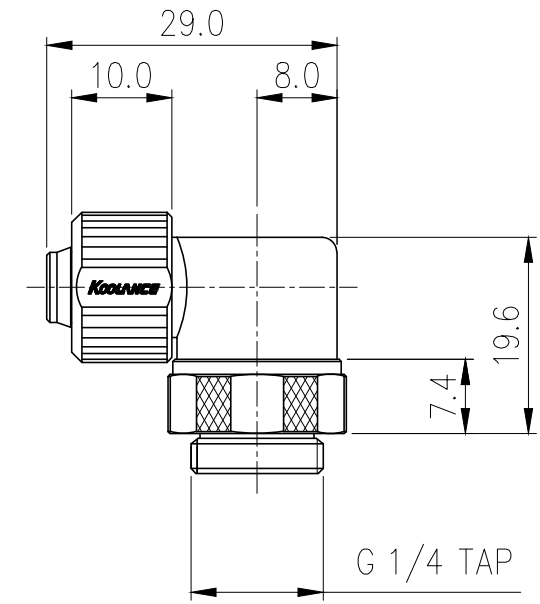

Rotary Elbow *Black* Compression Fitting for
06mm x 10mm (1/4in x 3/8in), G 1/4 BSPP

Single rotational angled fitting for 1/4in (6mm) ID, 3/8in (10mm) OD tubing. G 1/4 BSPP (parallel) thread.

General	
Weight	0.09 lb (0.04 kg)
Max Pressure Tolerance @ 25°C	8kgf/cm ² (113.8psi)
Max Temperature Tolerance	100°C (212°F)
Wetted Materials	Brass, EPDM

REV	DATE	CONTENTS	REVD BY	CHKD BY	APPD BY
REVISION					

NO.	DESCRIPTION			MATER'L		QUANTITY	REMARKS
KOOLANCE			UNIT	MM	APPAR	NZL-L06	
DATE			BY	BY	BY	SCALE	N/S
						3RD ANGLE	Ass'y
			S.J.LEE			REV. NO.	DWG. NO.
						20	