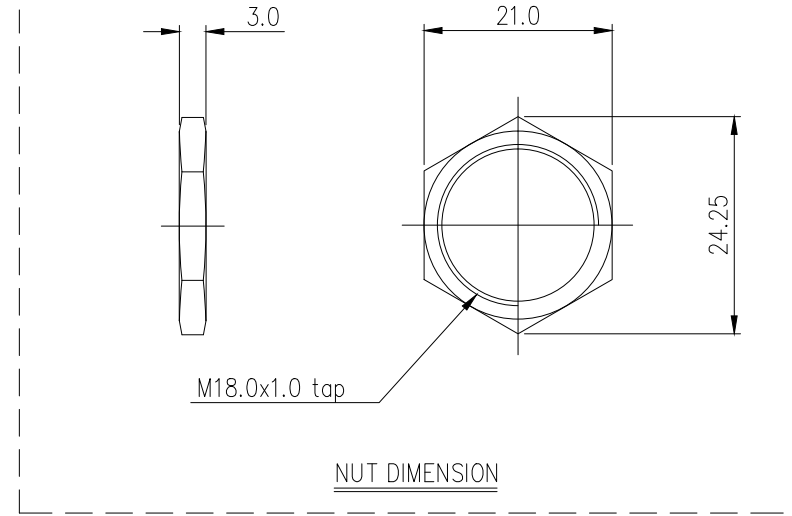

**QD3H Female Quick Disconnect No-Spill Coupling, Panel Barb for ID 13mm (1/2in)**

Koolance patented quick disconnect no-spill coupling with automatic shutoff. 13mm (1/2in) ID female panel-mountable hose barb with clamp for 16mm OD (5/8in). It will only fit a Koolance QD3H male quick disconnect.

After pulling the ring on the female QDC side, the quick-disconnect fittings will separate. Liquid on both sides will be automatically obstructed with approximately 0.2ml freed. Coolant volume lost upon disconnection will rise with internal pressure higher than 10kgf/cm<sup>2</sup> (142psi).

General	
Weight	0.21 lb (0.10 kg)
Materials	Brass, Nickel Plating, Stainless Steel, EPDM
Max Pressure Tolerance @ 25° C	12kgf/cm <sup>2</sup> (170.7psi)
Max Temp. Operating Tolerance	100° C (212° F)

REV	DATE	CONTENTS	APPD BY
REVISION			

NO.	DESCRIPTION			MATER'L	QUANTITY	REMARKS
		UNIT	MM	PART NO. QD3H-F13-P		
DATE	BY	BY	BY	APPRD BY	TITLE	
song					DIMENSION	
					DWG. NO.	ITEM
						QD3H