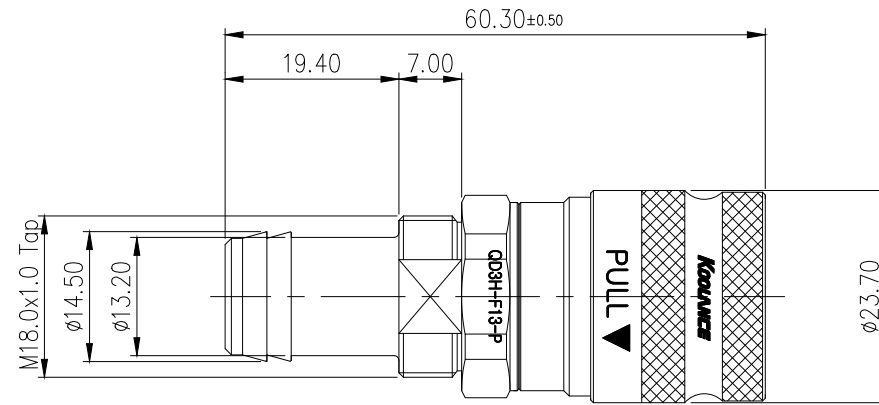

**QD3H Female Quick Disconnect No-Spill Coupling, Panel Barb for ID 13mm (1/2in)**

Koolance patented quick disconnect no-spill coupling with automatic shutoff. 13mm (1/2in) ID female panel-mountable hose barb with clamp for 16mm OD (5/8in). It will only fit a Koolance QD3H male quick disconnect.

After pulling the ring on the female QDC side, the quick-disconnect fittings will separate. Liquid on both sides will be automatically obstructed with approximately 0.2ml freed. Coolant volume lost upon disconnection will rise with internal pressure higher than 10kgf/cm<sup>2</sup> (142psi).

General	
Weight	0.21 lb (0.10 kg)
Materials	Brass, Nickel Plating, Stainless Steel, EPDM
Max Pressure Tolerance @ 25° C	12kgf/cm <sup>2</sup> (170.7psi)
Max Temp. Operating Tolerance	100° C (212° F)

REV	DATE	CONTENTS	APPD BY
REVISION			

NO.	DESCRIPTION			MATER'L	QUANTITY	REMARKS
		UNIT	MM	PART NO. QD3H-F13-P		
DATE	BY	BY	BY	APPRD BY	TITLE	
song					DIMENSION	
					DWG. NO.	ITEM
						QD3H