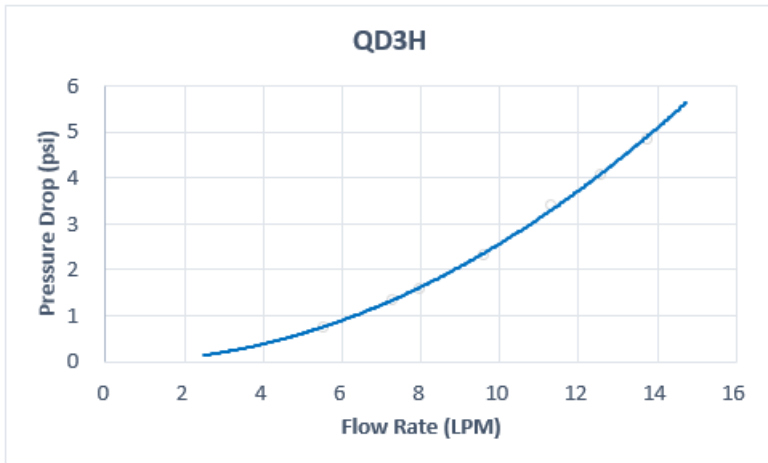

**QD3H Female Quick Disconnect No-Spill Coupling, Panel Barb for ID 13mm (1/2in)**

Koolance patented quick disconnect no-spill coupling with automatic shutoff. 13mm (1/2in) ID female panel-mountable hose barb with clamp for 16mm OD (5/8in). It will only fit a Koolance QD3H male quick disconnect.

After pulling the ring on the female QDC side, the quick-disconnect fittings will separate. Liquid on both sides will be automatically obstructed with approximately 0.2ml freed. Coolant volume lost upon disconnection will rise with internal pressure higher than 10kgf/cm<sup>2</sup> (142psi).

General	
Weight	0.21 lb (0.10 kg)
Materials	Brass, Nickel Plating, Stainless Steel, EPDM
Max Pressure Tolerance @ 25° C	12kgf/cm <sup>2</sup> (170.7psi)
Max Temp. Operating Tolerance	100° C (212° F)

REV	DATE	CONTENTS	APPD BY
REVISION			