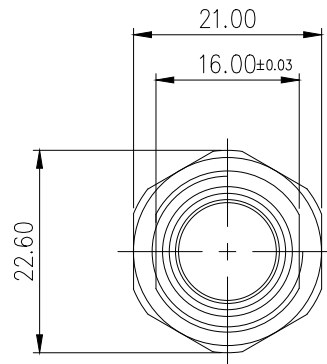

**QD3H Female Quick Disconnect No-Spill Coupling, Panel Barb for ID 13mm (1/2in)**

Koolance patented quick disconnect no-spill coupling with automatic shutoff. 13mm (1/2in) ID female panel-mountable hose barb with clamp for 16mm OD (5/8in). It will only fit a Koolance QD3H male quick disconnect.

After pulling the ring on the female QDC side, the quick-disconnect fittings will separate. Liquid on both sides will be automatically obstructed with approximately 0.2ml freed. Coolant volume lost upon disconnection will rise with internal pressure higher than 10kgf/cm<sup>2</sup> (142psi).

General	
Weight	0.21 lb (0.10 kg)
Materials	Brass, Nickel Plating, Stainless Steel, EPDM
Max Pressure Tolerance @ 25° C	12kgf/cm <sup>2</sup> (170.7psi)
Max Temp. Operating Tolerance	100° C (212° F)

REV	DATE	CONTENTS	APPD BY
REVISION			

NO.	DESCRIPTION			MATER'L	QUANTITY	REMARKS
		UNIT	MM	PART NO. QD3H-F13-P		
DATE	BY	BY	BY	APPRD BY	TITLE	
song					DIMENSION	
					DWG. NO.	ITEM
						QD3H