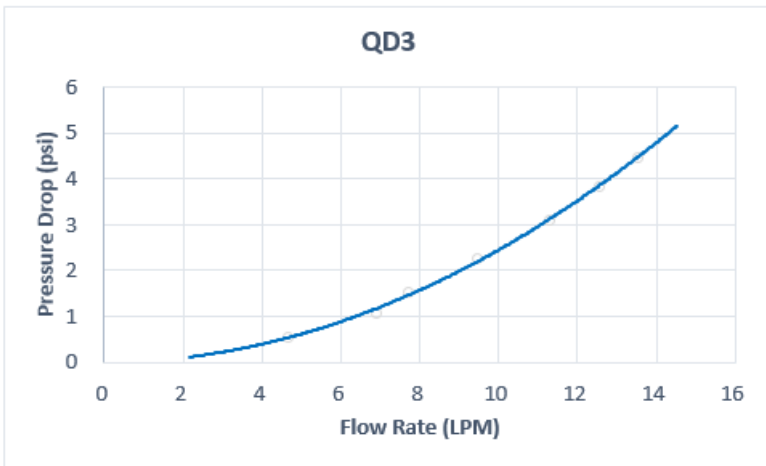

**QD3 Female Quick Disconnect No-Spill Coupling, Panel Barb for ID 10mm (3/8in)**

Koolance patented quick disconnect no-spill coupling with automatic shutoff. 10mm (3/8in) ID female panel-mountable hose barb with clamp for 13mm (1/2in) OD. It will only fit a Koolance QD3 male quick disconnect.

After pulling the ring on the female QDC side, the quick-disconnect fittings will separate. Liquid on both sides will be automatically obstructed with approximately 0.2ml freed. Coolant volume lost upon disconnection will rise with internal pressure higher than 0.5kgf/cm<sup>2</sup> (7psi).

General	
Weight	0.20 lb (0.09 kg)
Materials	Brass, Nickel Plating, Stainless Steel, EPDM
Max Pressure Tolerance @ 25° C	8kgf/cm <sup>2</sup> (113.8psi)
Max Temp. Operating Tolerance	100° C (212° F)

REV	DATE	CONTENTS	REVD BY	CHKD BY	APPD BY

REVISION

NO.	DISCRIPTION				MATER'L	QUANTITY	REMARKS
					UNIT	MM	ITEM QD3
					SCALE	N/S	TITLE
DATE	BY	BY	BY	APPRO BY	ANGULAR DIMENSIONS		3RD ANGLE
					XX'	±0.5'	CODE NO.
					XX.X'	±0.1'	DWG. NO.
					SURFACE ROUGHNESS	SURFACE SURFACE SURFACE	PAGE
						.63 1.6	