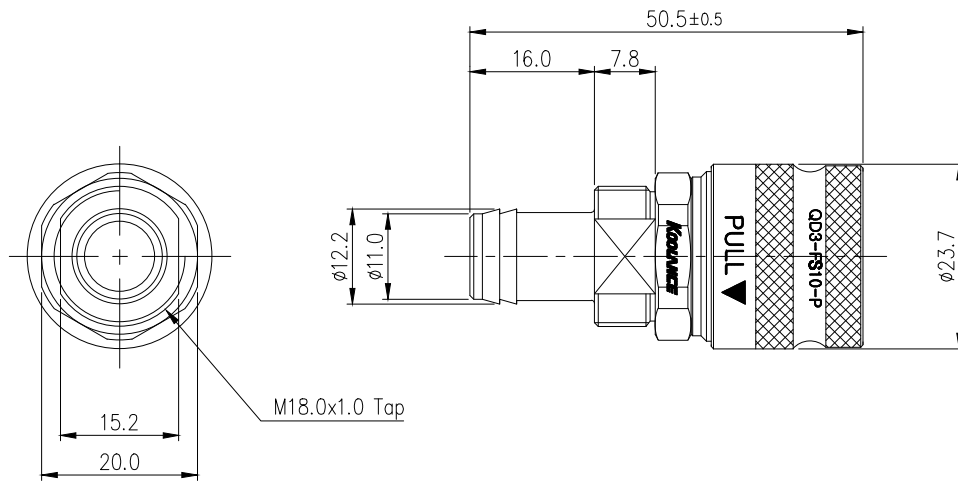

**QD3 Female Quick Disconnect No-Spill Coupling, Panel Barb for ID 10mm (3/8in)**

Koolance patented quick disconnect no-spill coupling with automatic shutoff. 10mm (3/8in) ID female panel-mountable hose barb with clamp for 13mm (1/2in) OD. It will only fit a Koolance QD3 male quick disconnect.

After pulling the ring on the female QDC side, the quick-disconnect fittings will separate. Liquid on both sides will be automatically obstructed with approximately 0.2ml freed. Coolant volume lost upon disconnection will rise with internal pressure higher than 0.5kgf/cm<sup>2</sup> (7psi).

General	
Weight	0.20 lb (0.09 kg)
Materials	Brass, Nickel Plating, Stainless Steel, EPDM
Max Pressure Tolerance @ 25° C	8kgf/cm <sup>2</sup> (113.8psi)
Max Temp. Operating Tolerance	100° C (212° F)

REV	DATE	CONTENTS	REVD BY	CHKD BY	APPD BY

REVISION

NO.	DISCRIPTION				MATER'L	QUANTITY	REMARKS
					UNIT	MM	ITEM QD3
					SCALE	N/S	TITLE
DATE	BY	BY	BY	APPRO BY	ANGULAR DIMENSIONS		3RD ANGLE
					XX'	±0.5'	CODE NO.
					XX.X'	±0.1'	DWG. NO.
					SURFACE ROUGHNESS	SURFACE SURFACE SURFACE	PAGE
						.63 1.6	