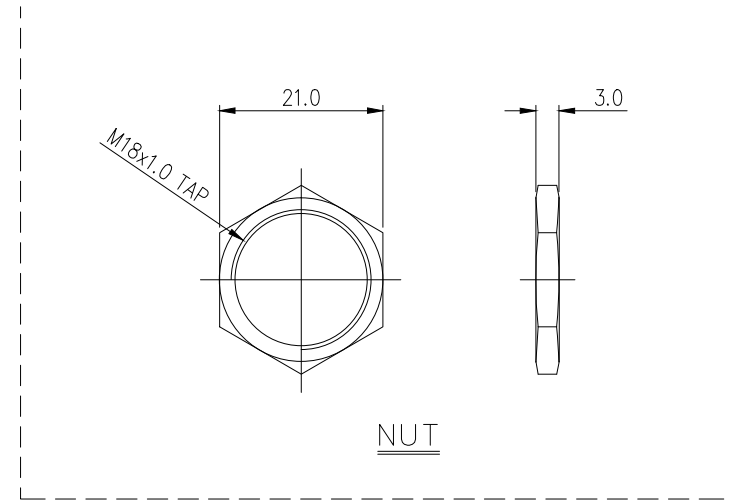

**QD3 Female Quick Disconnect No-Spill Coupling, Panel Barb for ID 10mm (3/8in)**

Koolance patented quick disconnect no-spill coupling with automatic shutoff. 10mm (3/8in) ID female panel-mountable hose barb with clamp for 13mm (1/2in) OD. It will only fit a Koolance QD3 male quick disconnect.

After pulling the ring on the female QDC side, the quick-disconnect fittings will separate. Liquid on both sides will be automatically obstructed with approximately 0.2ml freed. Coolant volume lost upon disconnection will rise with internal pressure higher than 0.5kgf/cm<sup>2</sup> (7psi).

General	
Weight	0.20 lb (0.09 kg)
Materials	Brass, Nickel Plating, Stainless Steel, EPDM
Max Pressure Tolerance @ 25° C	8kgf/cm <sup>2</sup> (113.8psi)
Max Temp. Operating Tolerance	100° C (212° F)

REV	DATE	CONTENTS	REVD BY	CHKD BY	APPD BY

REVISION

NO.	DISCRIPTION				MATER'L	QUANTITY	REMARKS
					UNIT	MM	ITEM QD3
					SCALE	N/S	TITLE
DATE	BY	BY	BY	APPRO BY	ANGULAR DIMENSIONS		3RD ANGLE
					XX'	±0.5'	CODE NO.
					XX.X'	±0.1'	DWG. NO.
					SURFACE ROUGHNESS	SURFACE SURFACE SURFACE	PAGE
						.63 1.6	