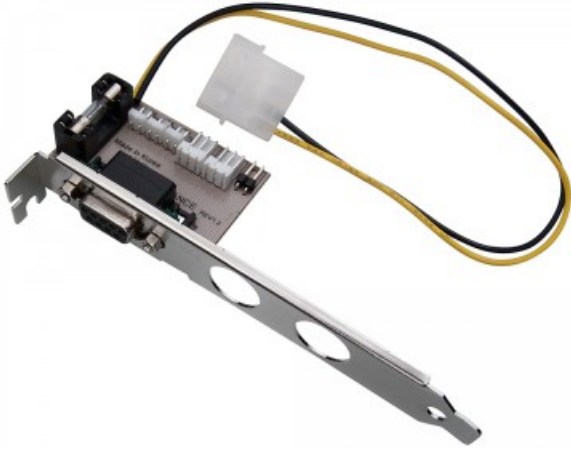

Slot Adapter, Exos-2/V2/LX/2.5/EXT-440/ERM-2K

Exos-2, Exos-2 LX, Exos-2 V2, Exos-2.5, EXT-440, and ERM-2K3U 9-pin slot adapter with 4-pin Molex PSU plug. Does not include temperature sensors or ATX pass-through wire.

General	
Weight	0.30 lb (0.14 kg)