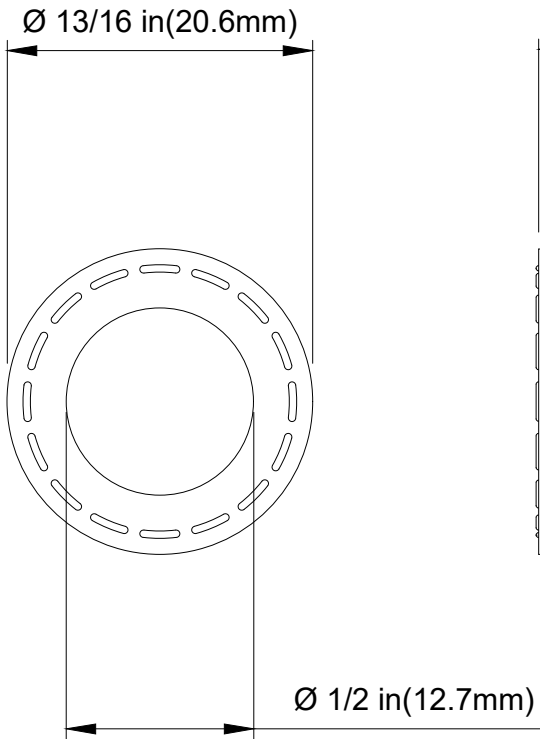

P/N: HOS-13X21EP-10M

Hose, EPDM Black, Dia: 13mm x 21mm (1/2in x 13/16in) - [Length 10m / 32.8ft]

Koolance black EPDM thread-reinforced hose with 13mm (1/2in) internal diameter, 21mm (13/16in) external diameter. Length 10m / 32.8ft. Bend radius is approximately 50mm (1.97in).

General	
Weight	0.80 lb (0.36 kg)
Max Pressure Tolerance @ 25 °C	7.1kgf/cm2 (101.5psi)
Max Temperature Tolerance	120 °C (248 °F)
Hardness (Shore)	70A

EPDM thread-reinforced

NO.	DESCRIPTION	MATER'L	QUANTITY	REMARKS
			UNIT	inch
			SCALE	N/S
			3RD ANGLE	
DATE	BY	BY	BY	APPRO BY
2026.05.11	SK.An			
			CODE NO.	DWG. NO.