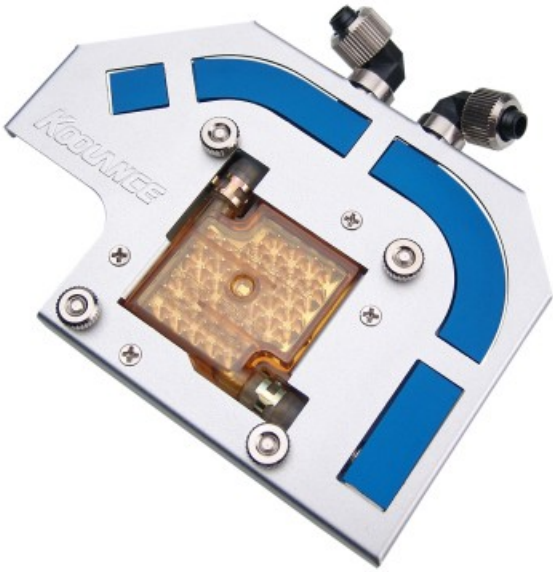

VID-NV2-L06 Water Block (NVIDIA GeForce 6800/7800 Video Card) [06mm, 1/4in]

Liquid cool your video chipset and memory! A revised version of Koolance's popular VID-NV1-L06, the VID-NV2-L06 works with a wider array of GeForce 7800 and 6800 cards, including: 7900GTX, 7800GT, 7800GTX, 6800, 6800LE, 6800GT, and 6800 Ultra in AGP, PCI-Express, and SLI configurations.

The VID-NV2-L06 will work on most 7900GT cards when not using an SLI bridge connector. It will also work on most GT, LE, Ultra, GS, and XT versions of the 6800. Please note the VID-NV2-L06 will not work with regular GeForce 6800, or 7800GS card.

Installation is simple, with 360-degree rotational fittings and a tool-less mounting bracket. The VID-NV2-L06 combines a gold-plated high density solid copper GPU cooler, and

anodized aluminum memory cooler.