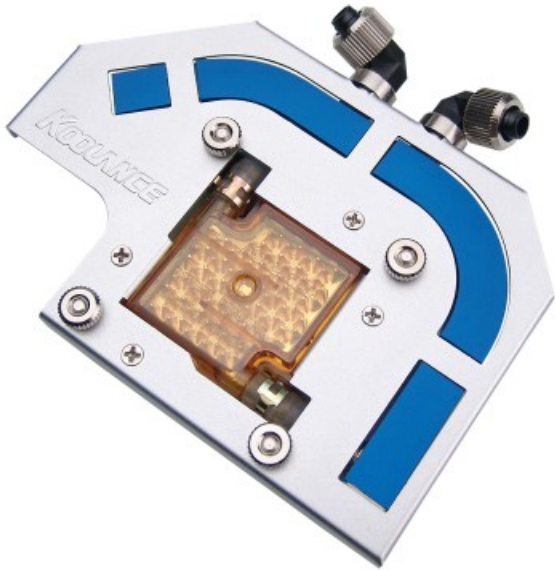

VID-NV2-L06 Water Block (NVIDIA GeForce 6800/7800 Video Card) [06mm, 1/4in]

Liquid cool your video chipset and memory! A revised version of Koolance's popular VID-NV1-L06, the VID-NV2-L06 works with a wider array of GeForce 7800 and 6800 cards, including: 7900GTX, 7800GT, 7800GTX, 6800, 6800LE, 6800GT, and 6800 Ultra in AGP, PCI-Express, and SLI configurations.

The VID-NV2-L06 will work on most 7900GT cards when not using an SLI bridge connector. It will also work on most GT, LE, Ultra, GS, and XT versions of the 6800. Please note the VID-NV2-L06 will not work with regular GeForce 6800, or 7800GS card.

Installation is simple, with 360-degree rotational fittings and a tool-less mounting bracket. The VID-NV2-L06 combines a gold-plated high density solid copper GPU cooler, and

anodized aluminum memory cooler.