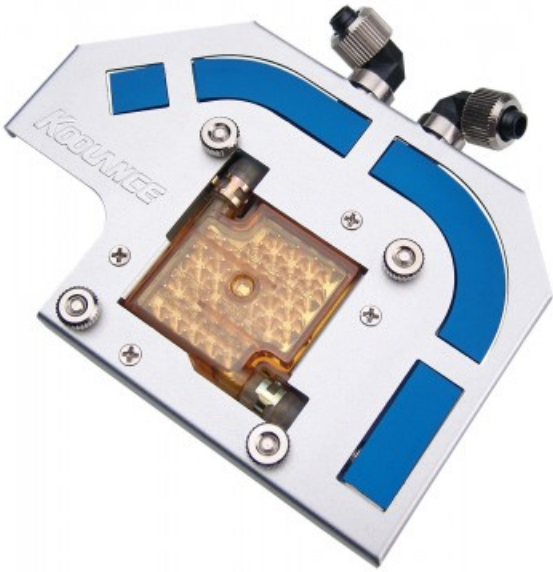

VID-NV2-L06 Water Block (NVIDIA GeForce 6800/7800 Video Card) [06mm, 1/4in]

Liquid cool your video chipset and memory! A revised version of Koolance's popular VID-NV1-L06, the VID-NV2-L06 works with a wider array of GeForce 7800 and 6800 cards, including: 7900GTX, 7800GT, 7800GTX, 6800, 6800LE, 6800GT, and 6800 Ultra in AGP, PCI-Express, and SLI configurations.

The VID-NV2-L06 will work on most 7900GT cards when not using an SLI bridge connector. It will also work on most GT, LE, Ultra, GS, and XT versions of the 6800. Please note the VID-NV2-L06 will not work with regular GeForce 6800, or 7800GS card.

Installation is simple, with 360-degree rotational fittings and a tool-less mounting bracket. The VID-NV2-L06 combines a gold-plated high density solid copper GPU cooler, and

anodized aluminum memory cooler.