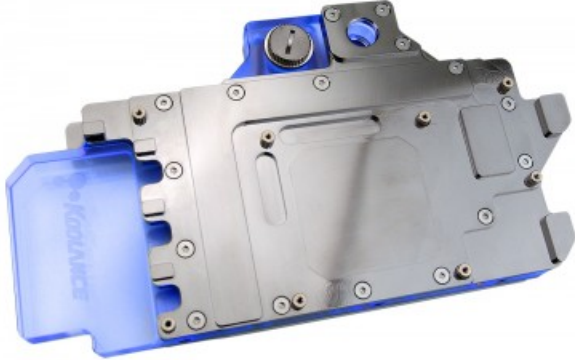

VID-NX295 Water Block (NVIDIA GeForce GTX 295 Video Card), Dual Boards

The new Koolance VID-NX295 is a combined GPU and memory cooler for high-end water cooling of NVIDIA GeForce GTX 295 cards (dual video board models) in single or multi video configurations. It combines double-sided, solid copper cold plates, nickel plating, and a thick acrylic jacket. This product is "sandwiched" between the GTX 295's dual video circuit boards.

The VID-NX295 targets all primary heat-producing regions of the GTX 295, including the voltage regulators. Blue LED's are included, which can optionally be installed and powered by the video card's original fan plug. Fitting threading is standard G 1/4 BSPP.