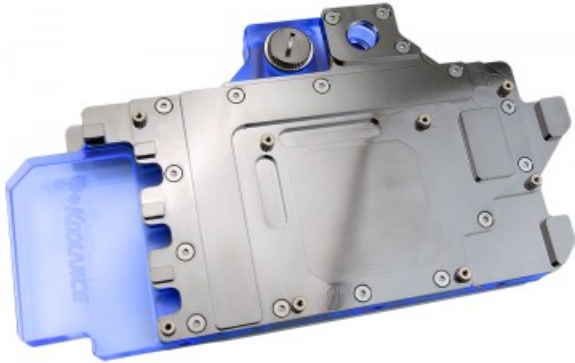

VID-NX295 Water Block (NVIDIA GeForce GTX 295 Video Card), Dual Boards

The new Koolance VID-NX295 is a combined GPU and memory cooler for high-end water cooling of NVIDIA GeForce GTX 295 cards (dual video board models) in single or multi video configurations. It combines double-sided, solid copper cold plates, nickel plating, and a thick acrylic jacket. This product is "sandwiched" between the GTX 295's dual video circuit boards.

The VID-NX295 targets all primary heat-producing regions of the GTX 295, including the voltage regulators. Blue LED's are included, which can optionally be installed and powered by the video card's original fan plug. Fitting threading is standard G 1/4 BSPP.

NOTE: This product is based on the original reference board layout. It will not fit video cards which have been changed

from the original AMD or NVIDIA reference spec.

General	
Weight	2.25 lb (1.02 kg)
Wetted Materials	Nickel-Plated Copper, Nickel-Plated Brass, PMMA Acrylic, Silicone