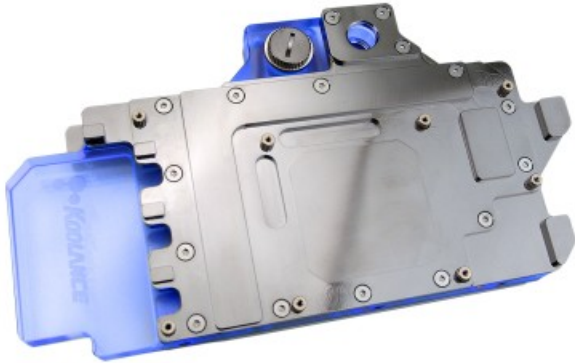

## VID-NX295 Water Block (NVIDIA GeForce GTX 295 Video Card), Dual Boards

The new Koolance VID-NX295 is a combined GPU and memory cooler for high-end water cooling of NVIDIA GeForce GTX 295 cards (dual video board models) in single or multi video configurations. It combines double-sided, solid copper cold plates, nickel plating, and a thick acrylic jacket. This product is "sandwiched" between the GTX 295's dual video circuit boards.

The VID-NX295 targets all primary heat-producing regions of the GTX 295, including the voltage regulators. Blue LED's are included, which can optionally be installed and powered by the video card's original fan plug. Fitting threading is standard G 1/4 BSPP.

NOTE: This product is based on the original reference board layout. It will not fit video cards which have been changed

from the original AMD or NVIDIA reference spec.

General	
Weight	2.25 lb (1.02 kg)
Wetted Materials	Nickel-Plated Copper, Nickel-Plated Brass, PMMA Acrylic, Silicone