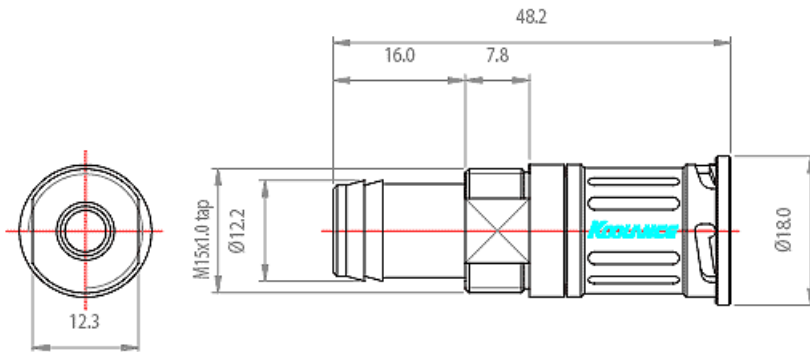

**VL2 Quick Disconnect Low-Spill Coupling,
Female Panel Barb for ID 10mm (3/8in)**

Koolance patented quick disconnect coupling with automatic shutoff. 10mm (3/8in) ID female panel-mountable barb fitting with spring clamp. It will only fit a Koolance VL2 male quick disconnect.

After a quarter twist, the quick-disconnect fittings will separate. Liquid on both sides will be automatically obstructed with only 0.5-1mL freed.

General	
Weight	0.08 lb (0.04 kg)

**Koolance "VL2" 6mm or 10mm ID
Panel Barb Hole Size**