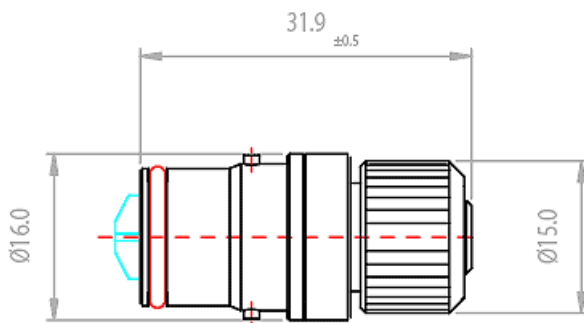

**VL2 Quick Disconnect Low-Spill Coupling,
Male for 06mm x 10mm (1/4in x 3/8in)**

Koolance patented quick disconnect coupling with automatic shutoff. 6mm (1/4in) ID male straight connection with compression fitting. It will only fit a Koolance VL2 female quick disconnect.

After a quarter twist, the quick-disconnect fittings will separate. Liquid on both sides will be automatically obstructed with only 0.5-1mL freed.

General	
Weight	0.06 lb (0.03 kg)

VL2 QDC Nozzle (Straight Male/Female Connection)