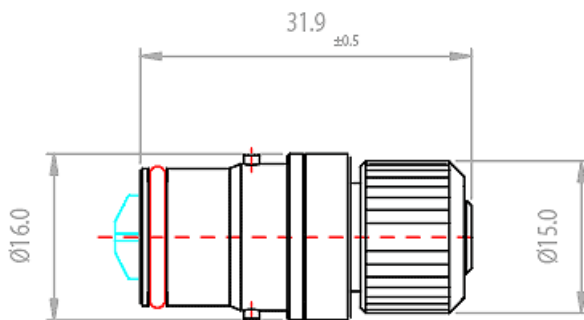

**VL2 Quick Disconnect Low-Spill Coupling,
Male for 06mm x 10mm (1/4in x 3/8in)**

Koolance patented quick disconnect coupling with automatic shutoff. 6mm (1/4in) ID male straight connection with compression fitting. It will only fit a Koolance VL2 female quick disconnect.

After a quarter twist, the quick-disconnect fittings will separate. Liquid on both sides will be automatically obstructed with only 0.5-1mL freed.

General	
Weight	0.06 lb (0.03 kg)

VL2 QDC Nozzle (Straight Male/Female Connection)