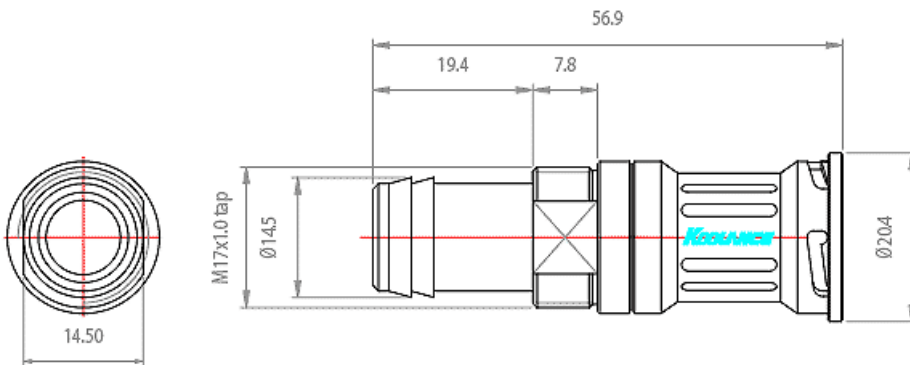

**VL3 Quick Disconnect Low-Spill Coupling,
Female Panel Barb for ID 13mm (1/2in)**

Koolance patented quick disconnect coupling with automatic shutoff. 13mm (1/2in) ID female panel-mountable barb fitting with spring clamp. It will only fit a Koolance VL3 male quick disconnect.

After a quarter twist, the quick-disconnect fittings will separate. Liquid on both sides will be automatically obstructed with only 0.5-1mL freed.

General	
Weight	0.10 lb (0.05 kg)

**Koolance "VL3" 13mm ID Panel
Barb Hole Size**